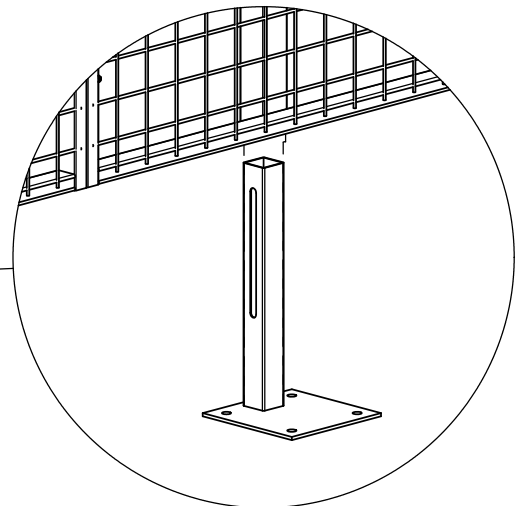

Follow Me

Caelum UX450 wall

Caelum UR350 wall

20500300

80x80