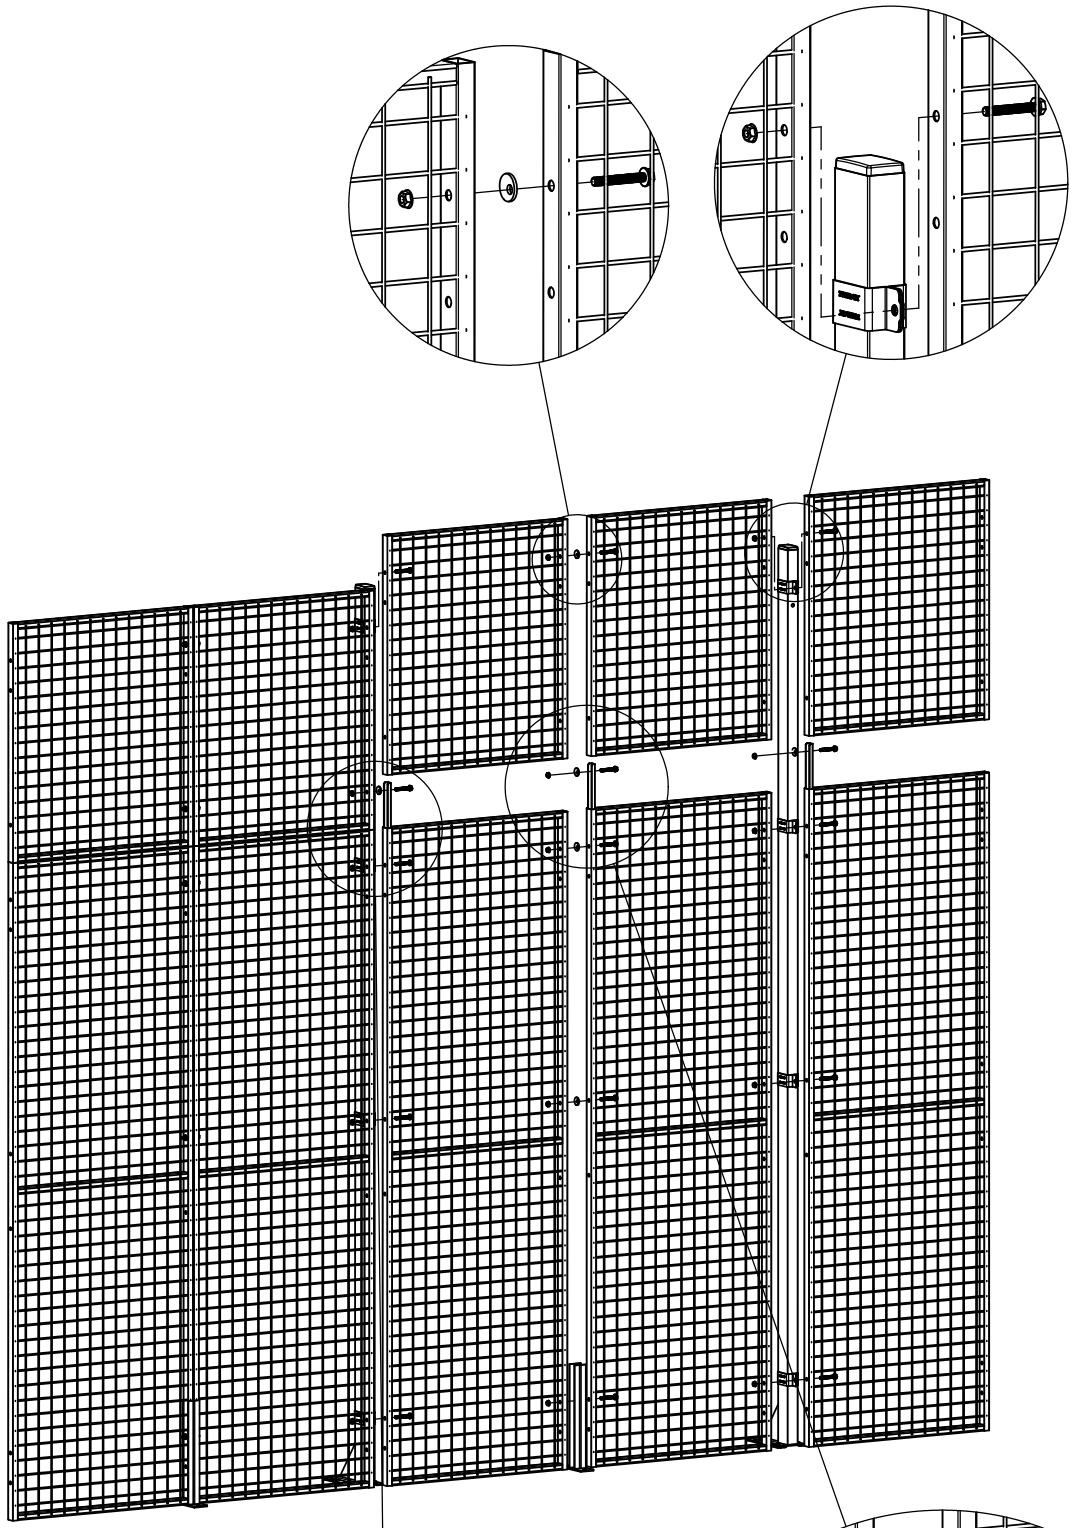

Follow Me

Caelum UX450 wall

Caelum UR350 wall

20500300

80x80