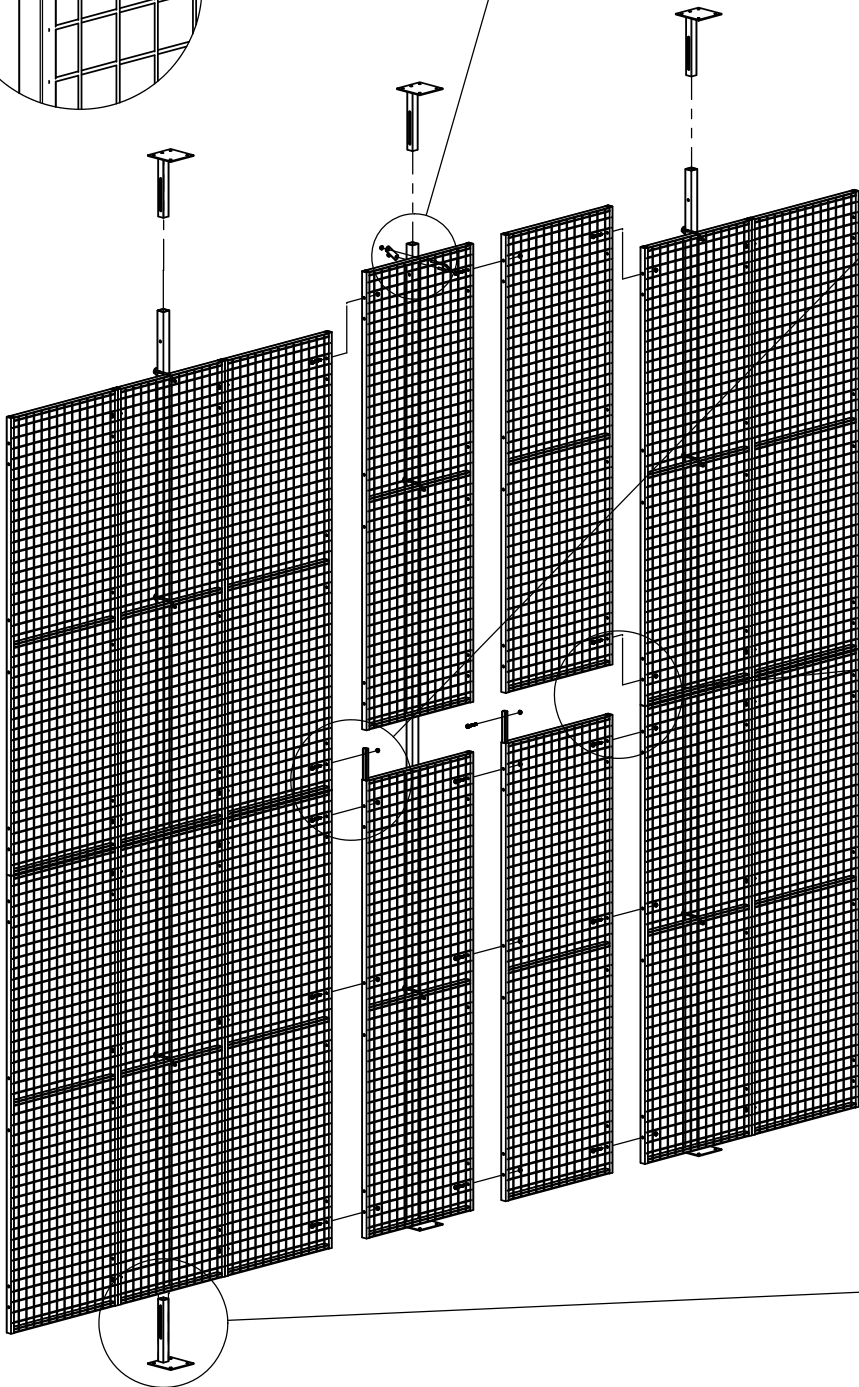

Follow Me

Caelum UX450 wall

Caelum UR350 wall

20500300

80x80