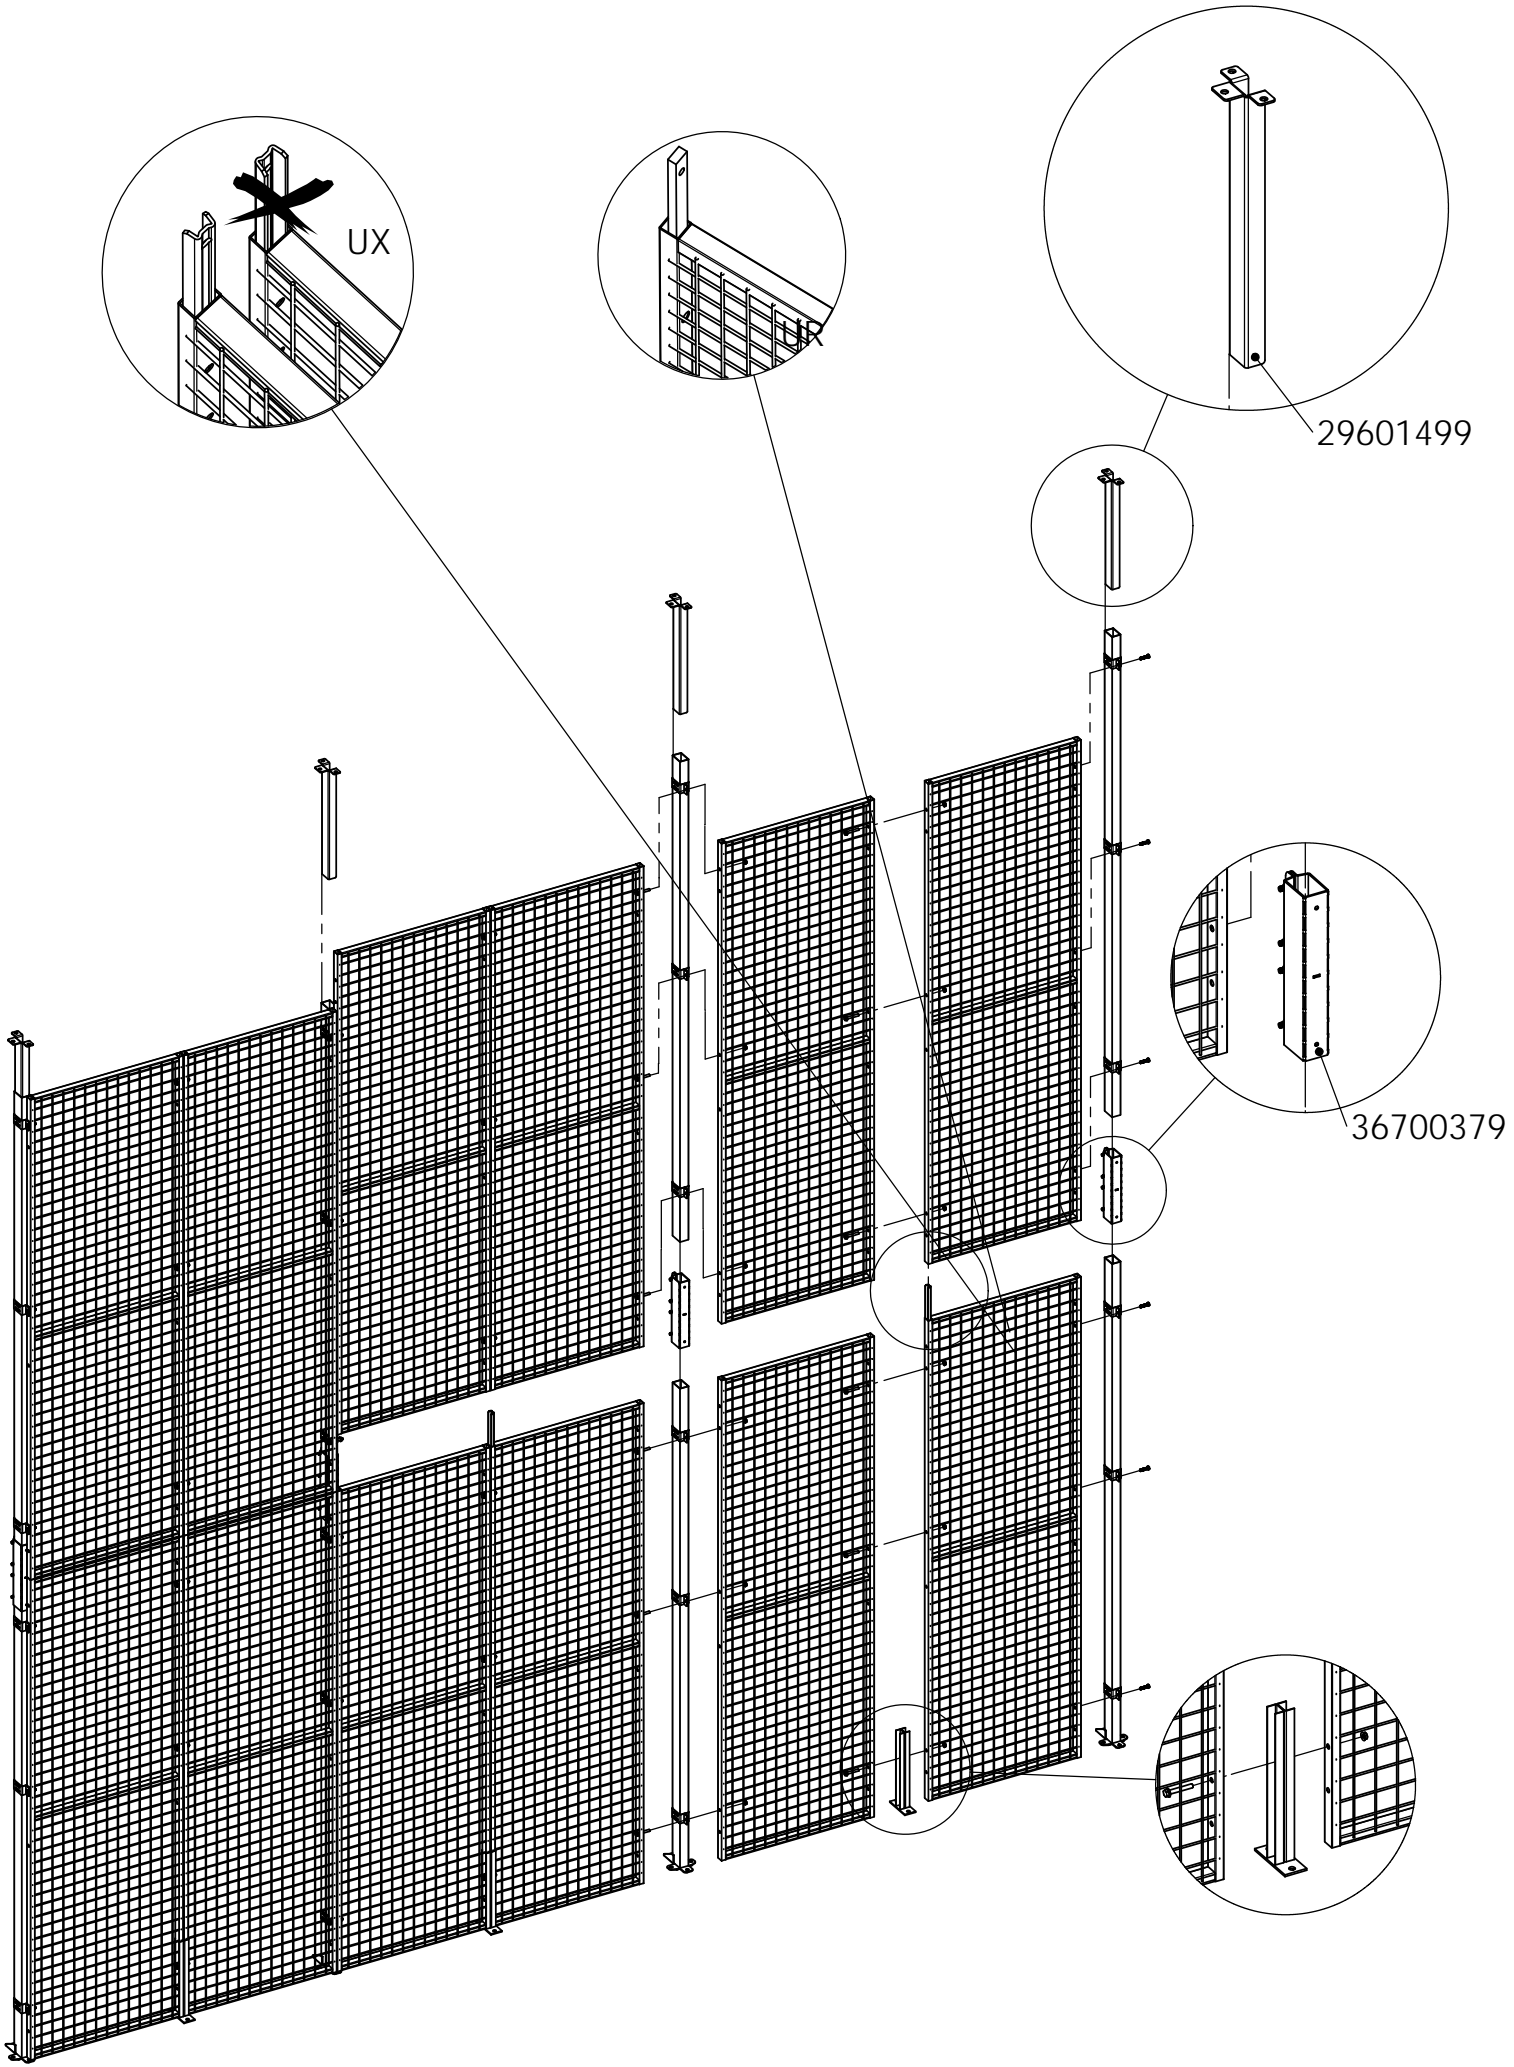

Follow Me

Caelum UX450 wall

Caelum UR350 wall

20500300

80x80