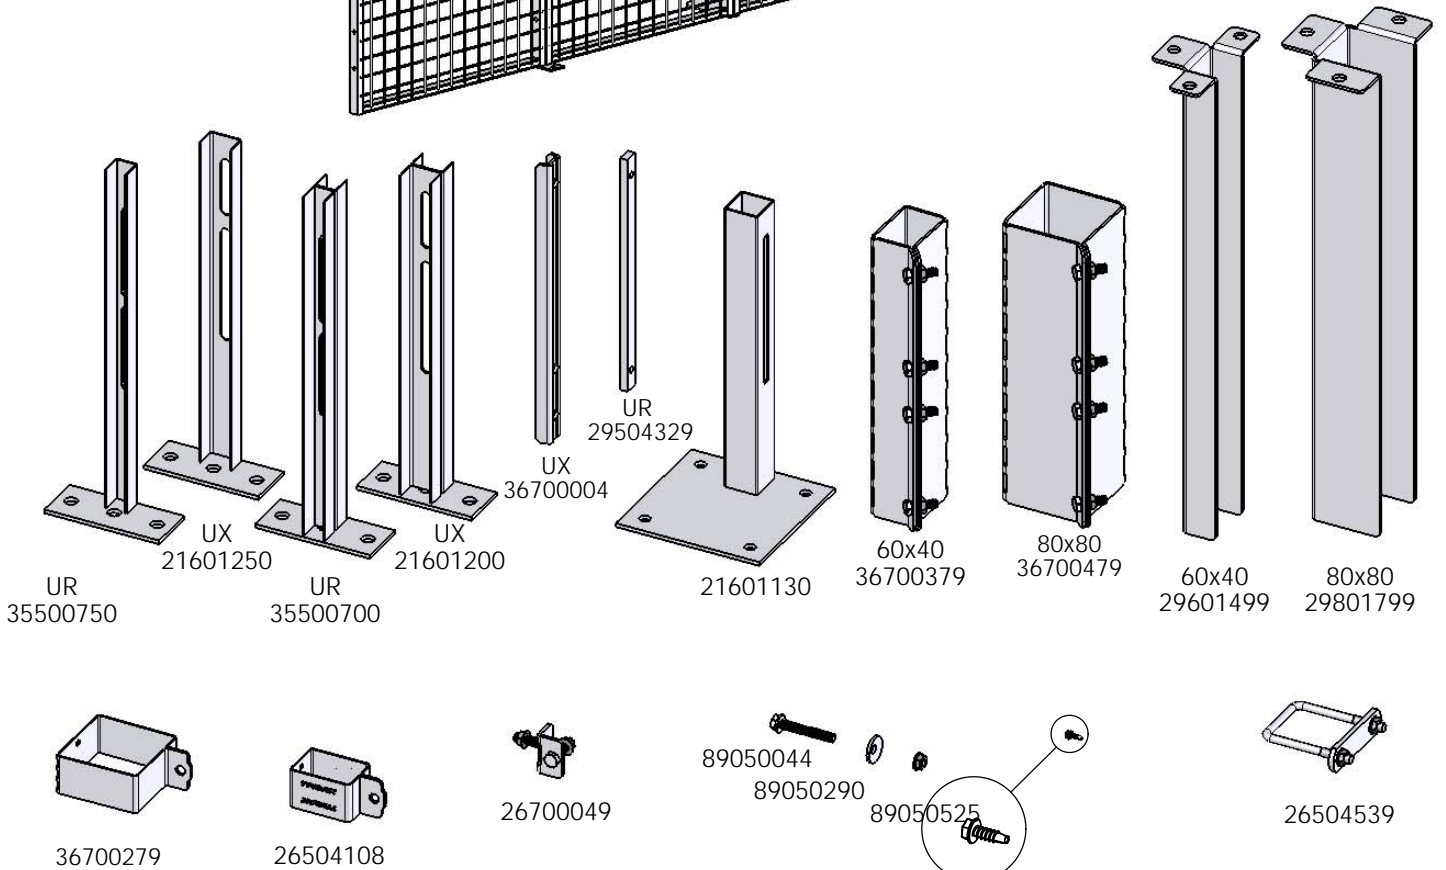

Follow Me

Caelum UX450 wall

Caelum UR350 wall

20500300

80x80