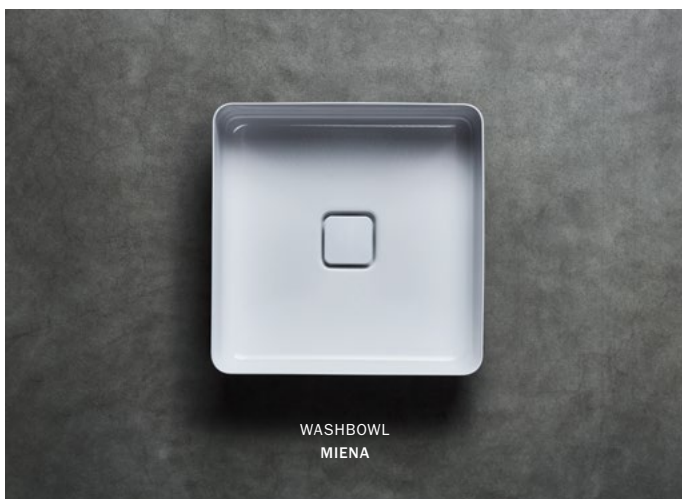

Our stars of the KALDEWEI LIMITED EDITION

Get in touch with your KALDEWEI contact for more sustainability in your projects.

PRODUCT	MODEL NO.	DIMENSIONS (MM)	CO₂ SAVINGS (%)	CO₂ SAVINGS (KG)
PURO	653	1800 X 800 X 410	59	104.94
PURO	652	1700 X 750 X 410	59	95.63
PURO DUO	664	1800 X 800 X 410	58	99.69
SUPERPLAN ZERO	1554	900 X 1200	58	44.21
SUPERPLAN ZERO	1576	800 X 1400	55	45.92
SUPERPLAN ZERO	1578	900 X 1400	54	50.85
SUPERPLAN ZERO	1580	1000 X 1400	54	55.79
MIENA RECTANGULAR	3184	400 X 400	70	18.15
MIENA RECTANGULAR	3185	580 X 380	64	21.54

Basis for the calculation: Franz Kaldewei GmbH & Co KG calculates the difference in GHG emissions between a KALDEWEI Low Carbon Footprint steel product, and the same product produced without using bluemint® pure.