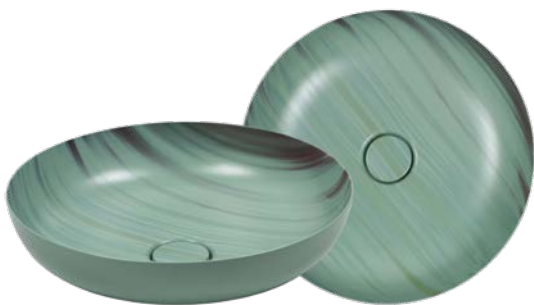

# KALDEWEI Designoberflächen

BICOLOR BLACK WHITE

BICOLOR DEEP GREENERY

BICOLOR ORANGE GREEN

RUBY ROUGE SQUARE

COLOR TWIST

DARK BERRY

VIVID VIBE

EMERALD WAVE

GOLDEN GLOW BERRY

PAINT POETRY

GREENERY

MELON POP

BICOLOR SOFT GREENERY

RUBY ROUGE ROUND

DARK SHINE