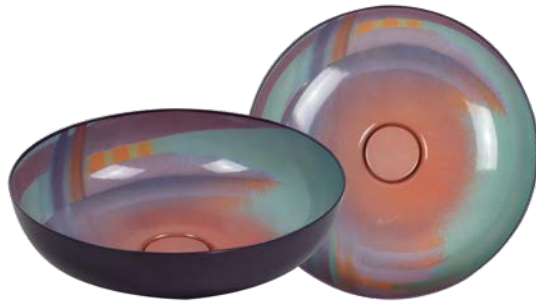

# KALDEWEI Designoberflächen

BICOLOR BLACK WHITE

BICOLOR DEEP GREENERY

BICOLOR ORANGE GREEN

RUBY ROUGE SQUARE

COLOR TWIST

DARK BERRY

VIVID VIBE

EMERALD WAVE

GOLDEN GLOW BERRY

PAINT POETRY

GREENERY

MELON POP

BICOLOR SOFT GREENERY

RUBY ROUGE ROUND

DARK SHINE