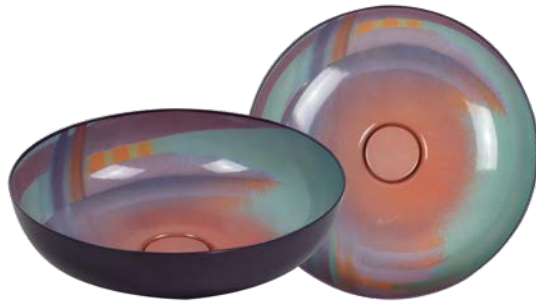

KALDEWEI Limited Editions – Your favourites

In concept studies for the MIENA, MING and NUEVA washbowls, KALDEWEI experimented with steel enamel in a completely new way. In order to show how changeable and individual the circular material is in terms of colour, finish, structure and feel, a wide variety of designs were created – from exceptional decors in quiet and loud nuances to unusual bicolour variants and bold metallic effects. The sophisticated unique designs are the product of creative craftsmanship and enrich the Luxsustainability® world from KALDEWEI.

*You have chosen your favourites
from these KALDEWEI BESPOKE
PRODUCTS*:*

*ISH 2023 by vote of 679 votes cast

1st PLACE

MISTY MORNING

2nd PLACE

EMERALD WAVE

EACH OF THE WASHBASIN MANUFACTURES CAN BE PROVIDED WITH THE ORIGINAL FRANZ KALDEWEI SIGNATURE.

Franz Kaldewei

3rd PLACE

COLOR TWIST

KALDEWEI design surfaces

BICOLOR BLACK WHITE

BICOLOR DEEP GREENERY

BICOLOR ORANGE GREEN

RUBY ROUGE SQUARE