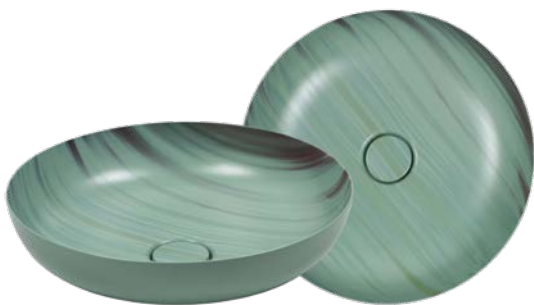

COLOR TWIST

DARK BERRY

VIVID VIBE

EMERALD WAVE

GOLDEN GLOW BERRY

PAINT POETRY

GREENERY

MELON POP

BICOLOR SOFT GREENERY

RUBY ROUGE ROUND

DARK SHINE

DEEP GREENERY

SILVER SHINE BLACK

GOLDEN GLOW RUBY

GOLDEN GLOW BLACK

SOFT GREENERY