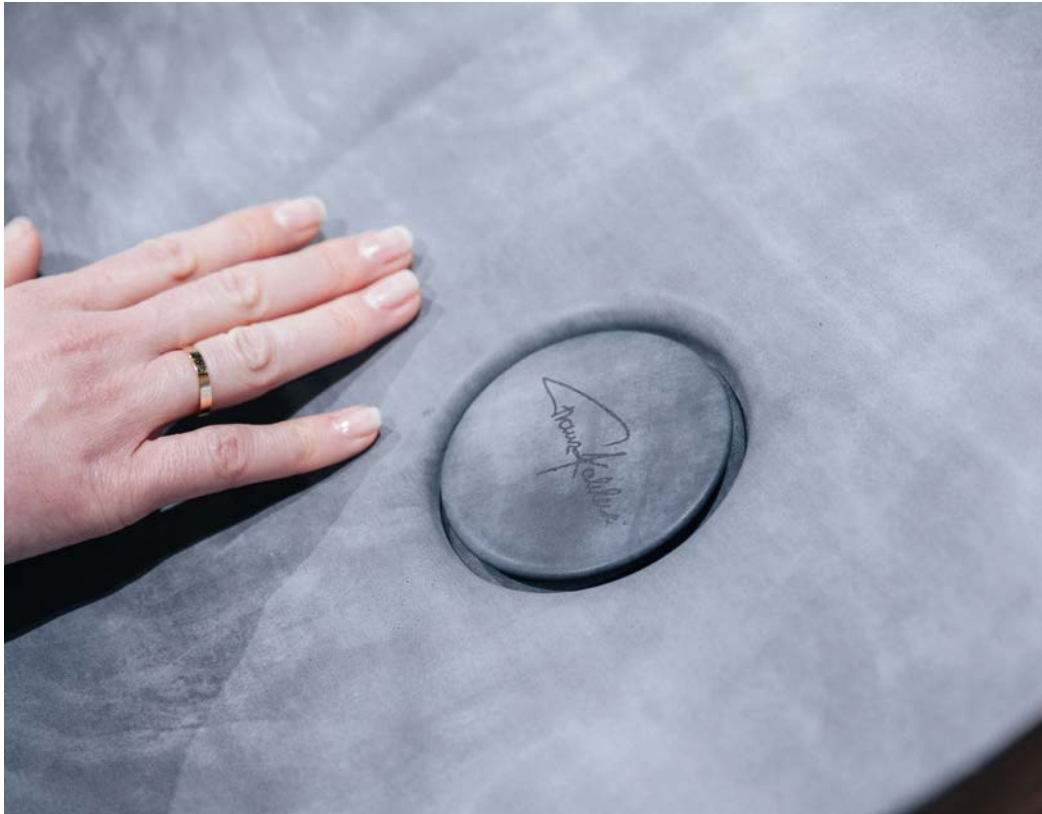

EACH OF THE WASHBASIN MANUFACTURES CAN BE PROVIDED WITH THE ORIGINAL FRANZ KALDEWEI SIGNATURE.

Franz Kaldewei

3rd PLACE

COLOR TWIST