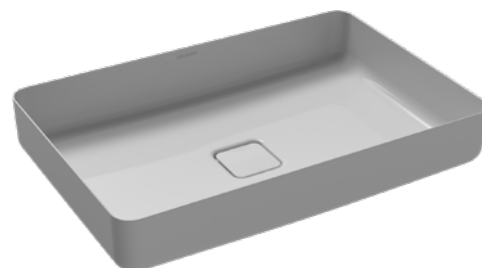

The AVELLINO washbowl defines elegance in a new way. A slender silhouette gives it a delicate, almost floating lightness. This modern design principle goes beyond the mere exterior and not only creates a harmonious atmosphere in the room, but also ensures optimum comfort and hygiene thanks to the closed glass surface. Made from sustainable steel enamel, AVELLINO not only meets the highest demands in terms of aesthetics, but also focuses on longevity and circularity. This washbowl is an eye-catcher for both private bathrooms and excellent hotel bathrooms, where design, quality and functionality go hand in hand. AVELLINO is available in three sizes. Immerse yourself in the world of elegant bathrooms. AVELLINO - for modern design and timeless beauty in every bathroom.

WASHBOWL

ROUND

Ø 300/360/450

COLORS

MIENA

Designed by Anke Salomon

NEW

SOFT TOUCH

LINE EXTENSION Ø310

MANHATTAN

WASHBOWL

ROUND Ø 310/380/450

SQUARE L 400 W 400

SQUARE L 580 W 380

COLORS

The washbowls from KALDEWEI are filigree, almost delicate-walled. The fact that you cannot see the robust KALDEWEI steel enamel material is part of their appeal. But what is particularly fascinating is the puristic design of the washbowls, which enriches almost every KALDEWEI product series.

MING

Designed by KALDEWEI

NEW

WARM GREY 10
ENAMELLED COVER

The exquisite MING washbowl from KALDEWEI impresses with its fine design and generous interior depth. The exclusive series with its traditional silhouette inspired by Asian Ming vases is particularly characterized by its narrow edge line.