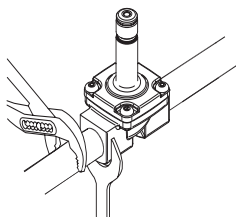

Installation guide Solenoid valve Type EV225B

032R9281

032R9281

1

2

3

4

5