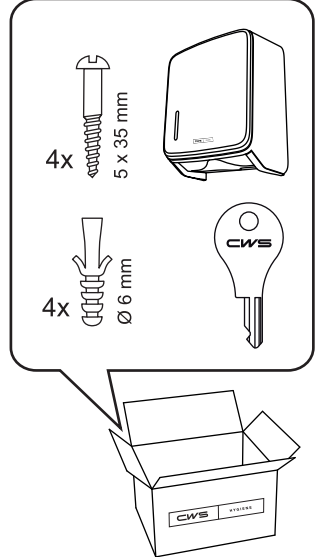

CWS PureLine Paper Lock / Art. 1700395  
 CWS PureLine Paper Snap Fastener / Art. 1700396

1.

2.

3.

i