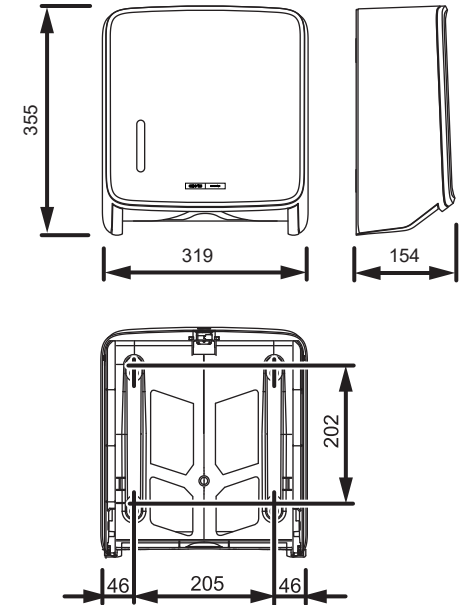

CWS PureLine Paper Lock / Art. 1700395  
 CWS PureLine Paper Snap Fastener / Art. 1700396

1.

2.

3.

i