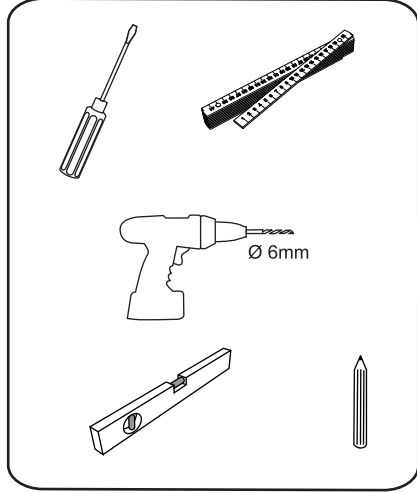

CWS PureLine Paper Lock / Art. 1700395  
 CWS PureLine Paper Snap Fastener / Art. 1700396

1.

2.

3.

i