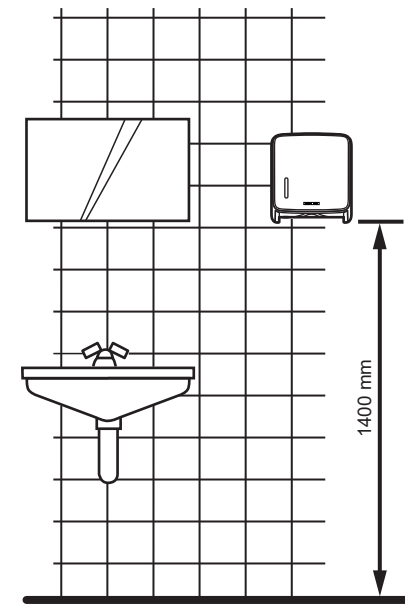

CWS PureLine Paper Lock / Art. 1700395  
 CWS PureLine Paper Snap Fastener / Art. 1700396

1.

2.

3.

i