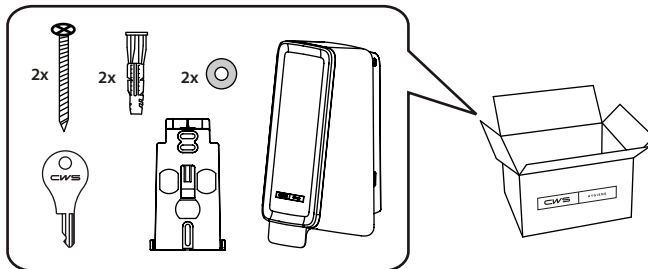

CWS PureLine Disinfect FoamSoap / Art. 1700342
CWS PureLine Foam / Art. 1700343
CWS PureLine Cream / Art. 1700487

CWS PureLine Surface Cleaner / Art. 1700344
CWS PureLine Surface Cleaner Toilet / Art. 1700382
CWS PureLine HandLotion / Art. 1700345

IP21

1.