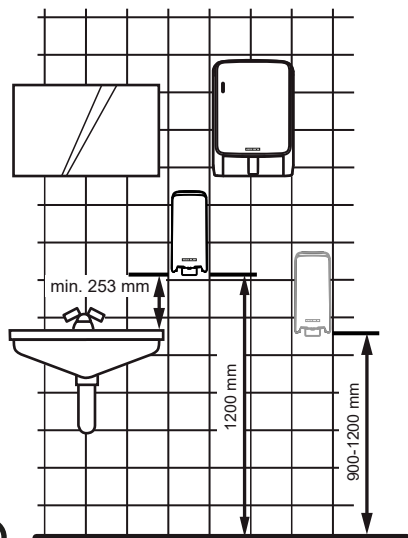

CWS PureLine Disinfect FoamSoap / Art. 1700342
CWS PureLine Foam / Art. 1700343
CWS PureLine Cream / Art. 1700487

CWS PureLine Surface Cleaner / Art. 1700344
CWS PureLine Surface Cleaner Toilet / Art. 1700382
CWS PureLine HandLotion / Art. 1700345

IP21

1.

2.

3.

4.