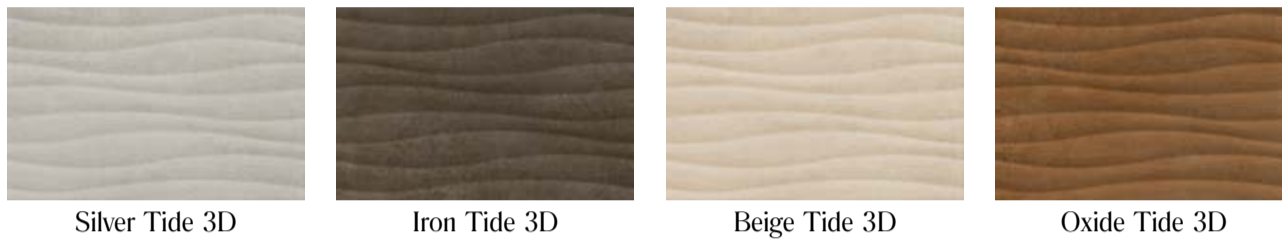

Strutture · Structures