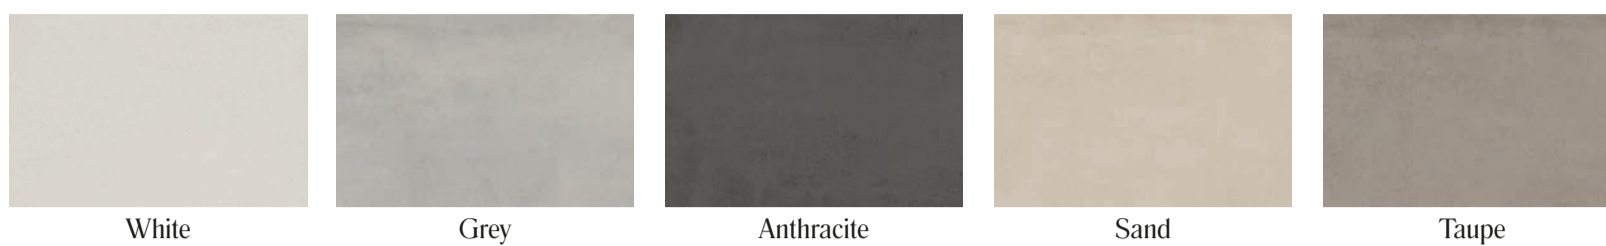

Cover MOVE Appeal White Rett. 60x120

1 MOVG Appeal Anthracite Rett. 60x60

2 MOWC Appeal Sand Rett. 60x60
M13Y Appeal Mosaico Sand 30x30

3 MOVD Appeal Taupe Rett. 60x120

4 MOXZ Decoro Modern Grey Rett. 60x60

5 MOVH Appeal Grey Rett. 60x60

Colori · Colours

White

Grey

Anthracite

Sand

Taupe

Superfici · Surfaces