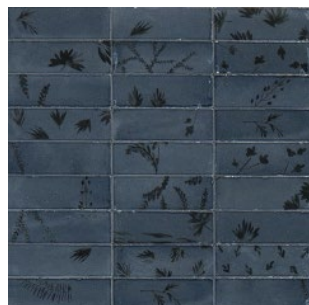

WALL & FLOOR COVERINGS

Crogiolo
Rice

A close-up photograph of a light-colored tiled floor. The tiles are arranged in a parallel joint pattern, with visible grout lines. The tiles are rectangular and have straight edges. The lighting is even, highlighting the texture of the tiles and the depth of the grout.

A close-up photograph of a white, glossy material with a textured, handcrafted appearance. The surface features several parallel, slightly irregular ridges and grooves that run diagonally across the frame. The lighting is soft, highlighting the smooth, reflective finish of the material while casting subtle shadows in the recessed areas, which emphasizes its three-dimensional quality and organic feel.

Stuttura Pleat 3D 7,5x20

Oberfläche

Lux

Format

Crogiolo Rice

Feinsteinzeug

Blu

Decoro Blossom 15x15