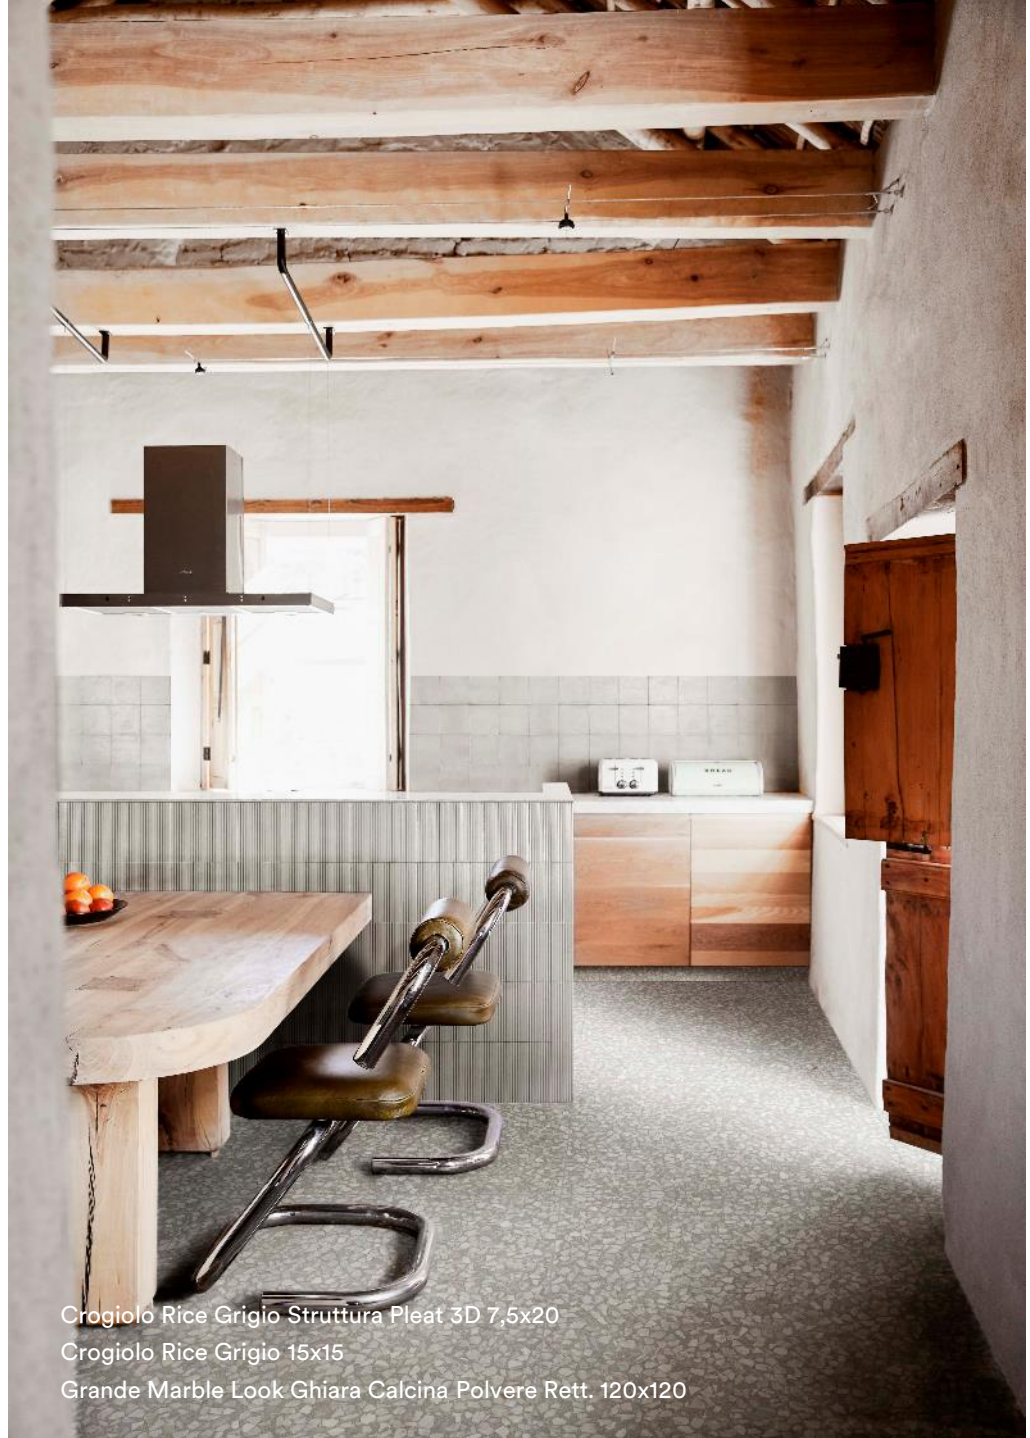

Crogiolo Rice Grigio Struttura Pleat 3D 7,5x20
Crogiolo Rice Grigio 15x15
Grande Marble Look Ghiara Calcina Polvere Rett. 120x120