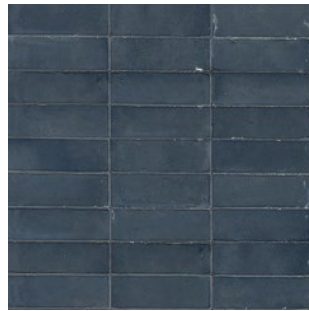

Crogiolo Rice

Feinsteinzeug

Blu

Decoro Blossom 15x15