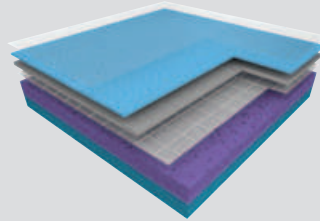

TARAFLEX®  
MULTI-USE 6.2

7mm IPI = 73%

TARAFLEX®  
SPORT M EVOLUTION

P2

9mm IPI = 82%

TARAFLEX®  
SPORT M PERFORMANCE  
**Eco-Fit**  
SYSTEM

P3

12mm IPI = 88%