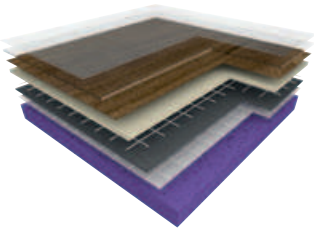

TARAFLEX®  
MULTI-USE 6.2

7mm IPI = 73%

TARAFLEX®  
SPORT M EVOLUTION

P2

9mm IPI = 82%

TARAFLEX®  
SPORT M PERFORMANCE  
**Eco-Fit**  
SYSTEM

P3

12mm IPI = 88%