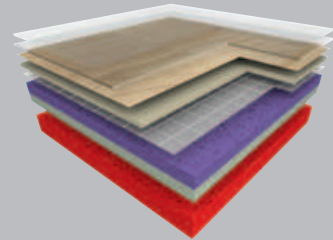

TARAFLEX®  
MULTI-USE 6.2

7mm IPI = 73%

TARAFLEX®  
SPORT M EVOLUTION

P2

9mm IPI = 82%

TARAFLEX®  
SPORT M PERFORMANCE  
**Eco-Fit**  
SYSTEM

P3

12mm IPI = 88%