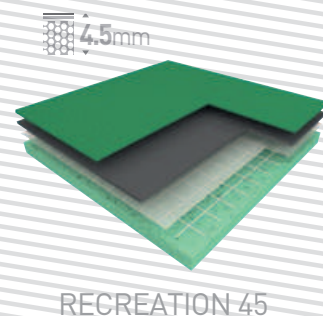

# IPI

**IPI = IMPACT PROTECTION INDEX**  
(AUFPRALLSCHUTZ-INDEX)

≤ 50%	geringer Schutz
50% < IPI ≤ 80%	mittlerer Schutz
> 80%	hoher Schutz

80%

50%

SCHUTZ  
sofortiger Komfort

P1

6.2mm IPI = 52%

TARAFLEX®  
MULTI-USE 6.2

7mm IPI = 73%

TARAFLEX®  
SPORT M EVOLUTION

P2

9mm IPI = 82%

TARAFLEX®  
SPORT M PERFORMANCE  
**Eco-Fit**  
SYSTEM

P3

12mm IPI = 88%