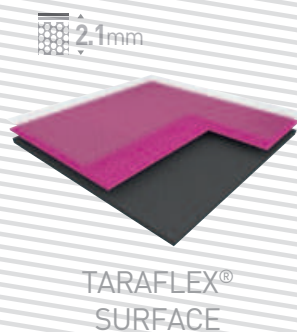

IPI = IMPACT PROTECTION INDEX
(AUFPRALLSCHUTZ-INDEX)

≤ 50%	geringer Schutz
50% < IPI ≤ 80%	mittlerer Schutz
> 80%	hoher Schutz

80%

50%

SCHUTZ
sofortiger Komfort