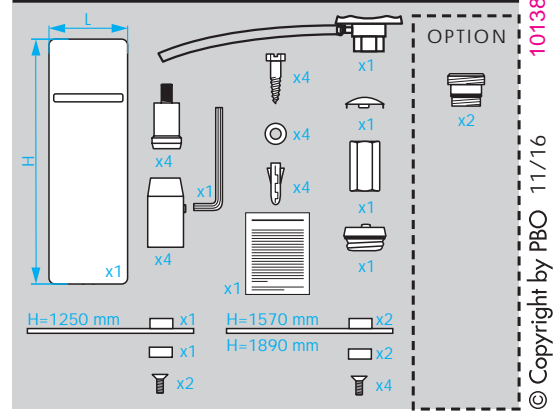

# TYPE VITALO VIP

© Copyright by PBO 11/16 1013890