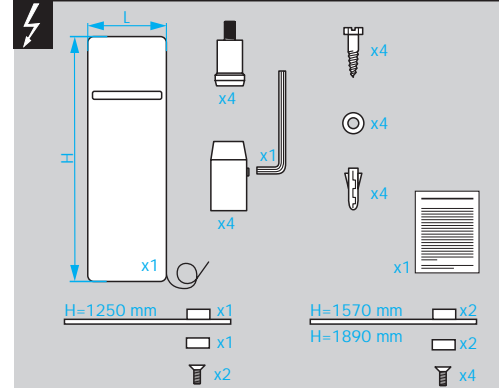

TYPE VITALO VIPE