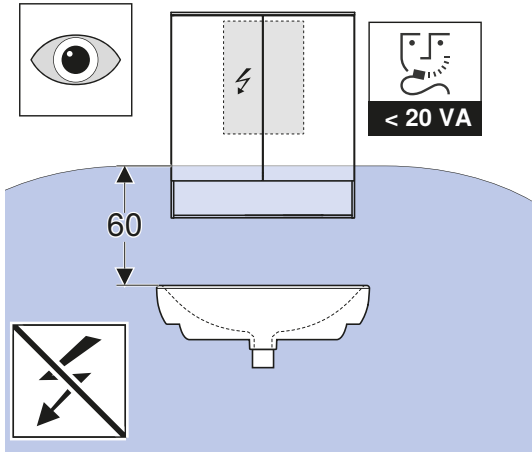

GEFAHR

Unsachgemässe Montage

Herabfallen des Produkts kann zu schweren Verletzungen führen.

- ▶ Vor der Montage die Tragfähigkeit der Wand prüfen.
- ▶ Vor der Montage prüfen, ob das mitgelieferte Befestigungsmaterial für den Wandtyp geeignet ist. Das Befestigungsmaterial bei Bedarf austauschen.

DANGER

Electric shock

Incorrect installation can lead to death or serious injuries.

- ▶ Only trained professional electricians are permitted to set up the electrical connection.
- ▶ Disconnect the power supply before connecting the cables.
- ▶ Only carry out the installation within the defined protective areas and take the appropriate safety measures.

DANGER

Incorrect installation

If the product falls from a height it can lead to serious injuries.

- ▶ Check the bearing capacity of the wall before installation.
- ▶ Before installation, check whether the supplied fastening material is suitable for the type of wall in question. If necessary, replace the fastening material.