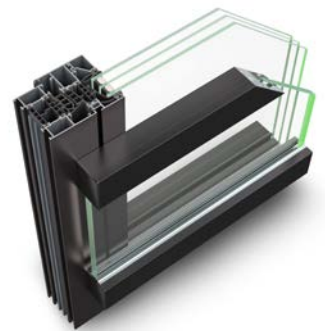

Horizontale Befestigung als Handlauf
Horizontal mounting as handrail