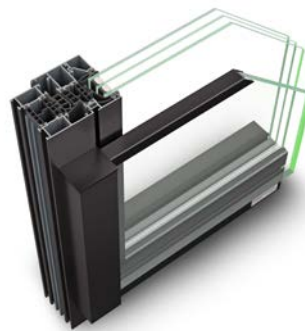

## ELEGANT ON THE INSIDE AND OUTSIDE

The glass fall protection is mounted inconspicuously on the window frame using support profiles and without altering the façade's overall look. To protect the upper edge of the glass, HUECK is the first manufacturer to develop a certified and exceptionally discrete solution featuring a flat, inconspicuous profile. In addition, LEDs integrated into the handrail can deliver refined lighting effects in the laminated glass surfaces, turning these into attractive design elements – whether they are transparent or coloured.

## EASY TO PROCESS

The HUECK Lambda FB can be combined with all other HUECK Lambda systems, and HUECK's component-sharing concept means the French Balcony is exceptionally cost-effective to process and easy to assemble. ▸

**Vertikale Befestigung mit geprüftem minimalem Kantenschutz**  
Vertical mounting with certified minimum edge protection

**Vertikale Befestigung mit abgerundetem Handlauf**  
(Optional vorbereitet für LED-Einbau)  
Vertical mounting with rounded handrail (optionally prepared for LED installation)