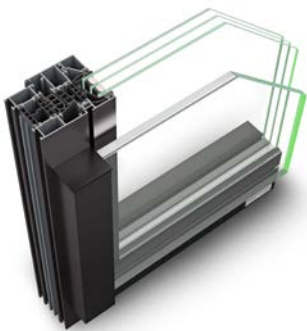

## ELEGANT VON INNEN UND AUSSEN

Die gläserne Absturzsicherung wird mit Tragprofilen unauffällig am Fensterrahmen angebracht, ohne den optischen Gesamteindruck der Fassade zu verändern. Zum Schutz der oberen Glaskante hat HUECK als erster Hersteller eine geprüfte, besonders dezente Lösung mit einem flachen, unauffälligen Profil entwickelt. Zudem können über im Handlauf integrierte LEDs die Verbundglasflächen raffiniert beleuchtet werden, so dass sie – transparent oder farbig – zu attraktiven Designelementen werden.

# THE TRANSPARENT ALTERNATIVE

Floor-to-ceiling windows fill rooms with light and open up a view to the outside. The HUECK Lambda FB transparent French Balcony offers an elegant alternative to traditional metal balustrades, allowing you to create a uniform, well-balanced appearance for modern and intricate glass façades.

## ELEGANT ON THE INSIDE AND OUTSIDE

The glass fall protection is mounted inconspicuously on the window frame using support profiles and without altering the façade's overall look. To protect the upper edge of the glass, HUECK is the first manufacturer to develop a certified and exceptionally discrete solution featuring a flat, inconspicuous profile. In addition, LEDs integrated into the handrail can deliver refined lighting effects in the laminated glass surfaces, turning these into attractive design elements – whether they are transparent or coloured.

## EASY TO PROCESS

The HUECK Lambda FB can be combined with all other HUECK Lambda systems, and HUECK's component-sharing concept means the French Balcony is exceptionally cost-effective to process and easy to assemble. ▸