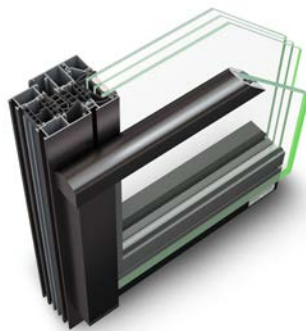

Vertikale Befestigung mit abgerundetem Handlauf
(Optional vorbereitet für LED-Einbau)
Vertical mounting with rounded handrail (optionally prepared for LED installation)