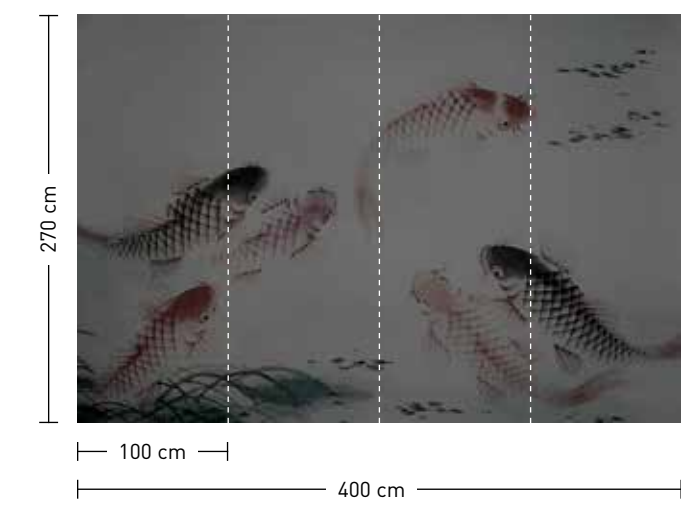

dancing kois 2

- DD110776 200 g/m² »Vlies Premium«
- DD110777 130 g/m² »Vlies Matt«
- DD110778 »Strukturvlies Plus«
- DD110779 200 g/m² »Mica«