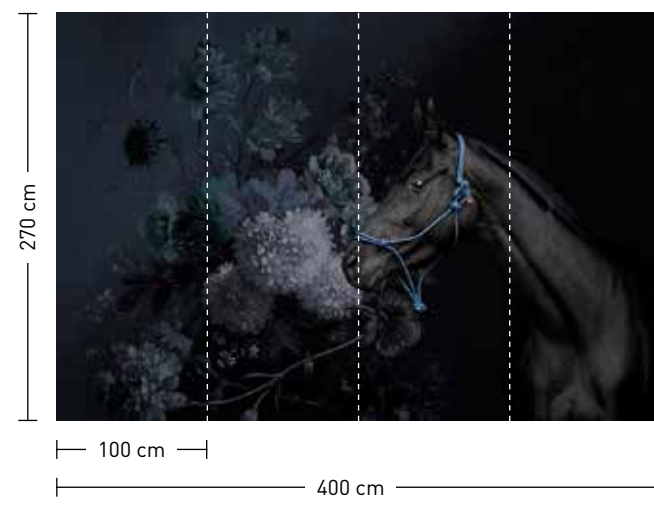

DD110641 200 g/m² ›Vlies Premium‹
DD110642 130 g/m² ›Vlies Matt‹
DD110643 ›Strukturvlies Plus‹
DD110644 200 g/m² ›Mica‹

horses 2

DD110646 200 g/m² ›Vlies Premium‹
DD110647 130 g/m² ›Vlies Matt‹
DD110648 ›Strukturvlies Plus‹
DD110649 200 g/m² ›Mica‹

formate

Standard: 400 x 270 cm
Individuell: Ihr Wunschformat

bestellung

Achtstellige Motiv-Material-Nr. und ggf. die Angabe Ihres Wunschformats (Breite x Höhe); Alle Motive sind gespiegelt erhältlich

dimensions

Standard: 400 x 270 cm
Individual: your desired format

order

Eight-digit material-motif code and your desired format when needed (width x height); All motifs are available mirrored

horses