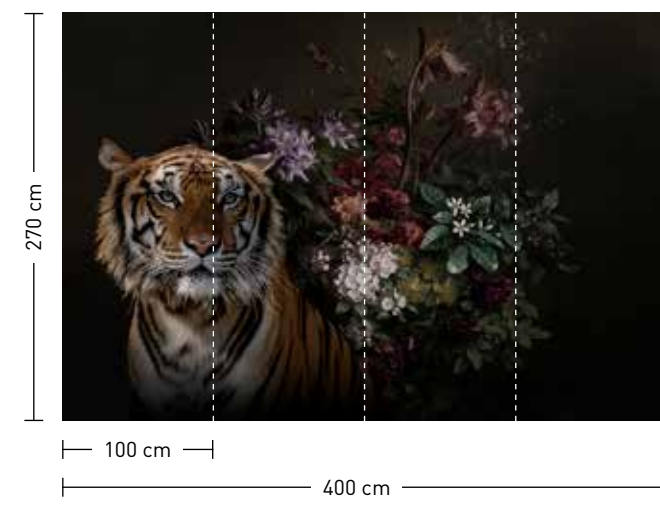

wildlife 1

DD110616 200 g/m² ›Vlies Premium‹
DD110617 130 g/m² ›Vlies Matt‹
DD110618 ›Strukturvlies Plus‹
DD110619 200 g/m² ›Mica‹