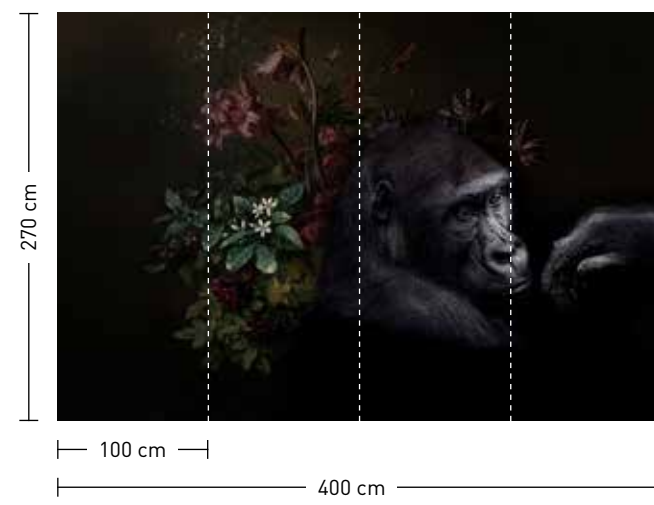

masterpieces Elegant, classy, and noble – these murals radiate a fascinating extravagance. They are suited for classic, reduced interiors but also work well with shabby or vintage-style furnishings. Here, the intentional clash of styles results in a very surprising and lively ambience.

wildlife 3

DD110626 200 g/m² ›Vlies Premium‹
 DD110627 130 g/m² ›Vlies Matt‹
 DD110628 ›Strukturvlies Plus‹
 DD110629 200 g/m² ›Mica‹

formate

Standard: 400 x 270 cm
 Individuell: Ihr Wunschformat

bestellung