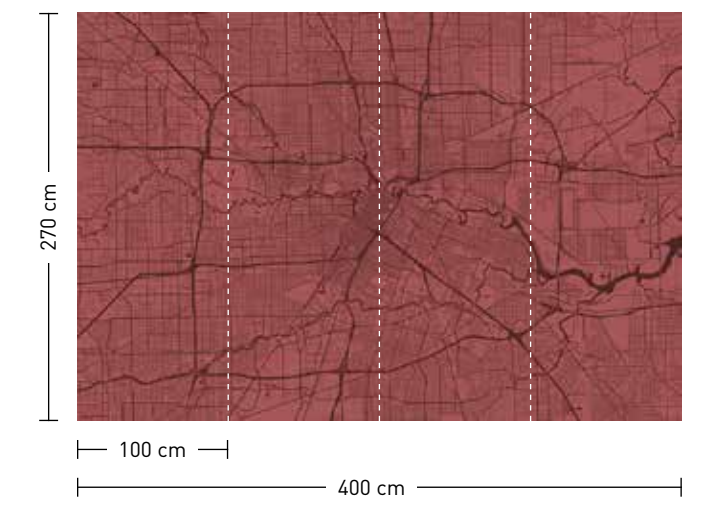

metropolitan 3

- DD110891 200 g/m² »Vlies Premium«
- DD110892 130 g/m² »Vlies Matt«
- DD110893 »Strukturvlies Plus«
- DD110894 200 g/m² »Mica«