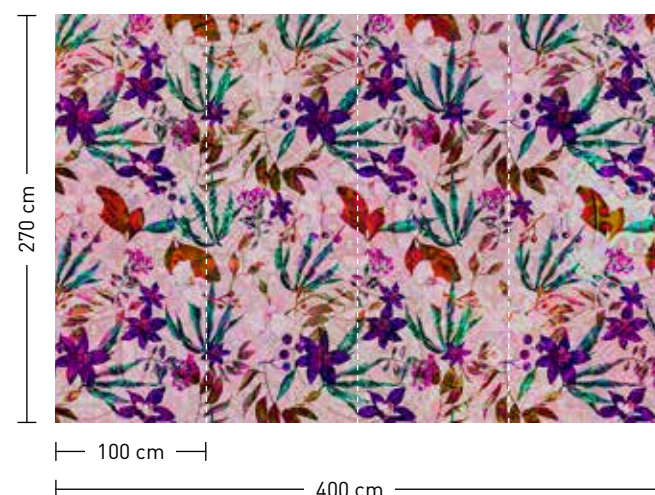

mosaic blossom 1

- DD110236 200 g/m² ·Vlies Premium
- DD110237 130 g/m² ·Vlies Matt
- DD110238 ·Strukturvlies Plus
- DD110239 200 g/m² ·Mica