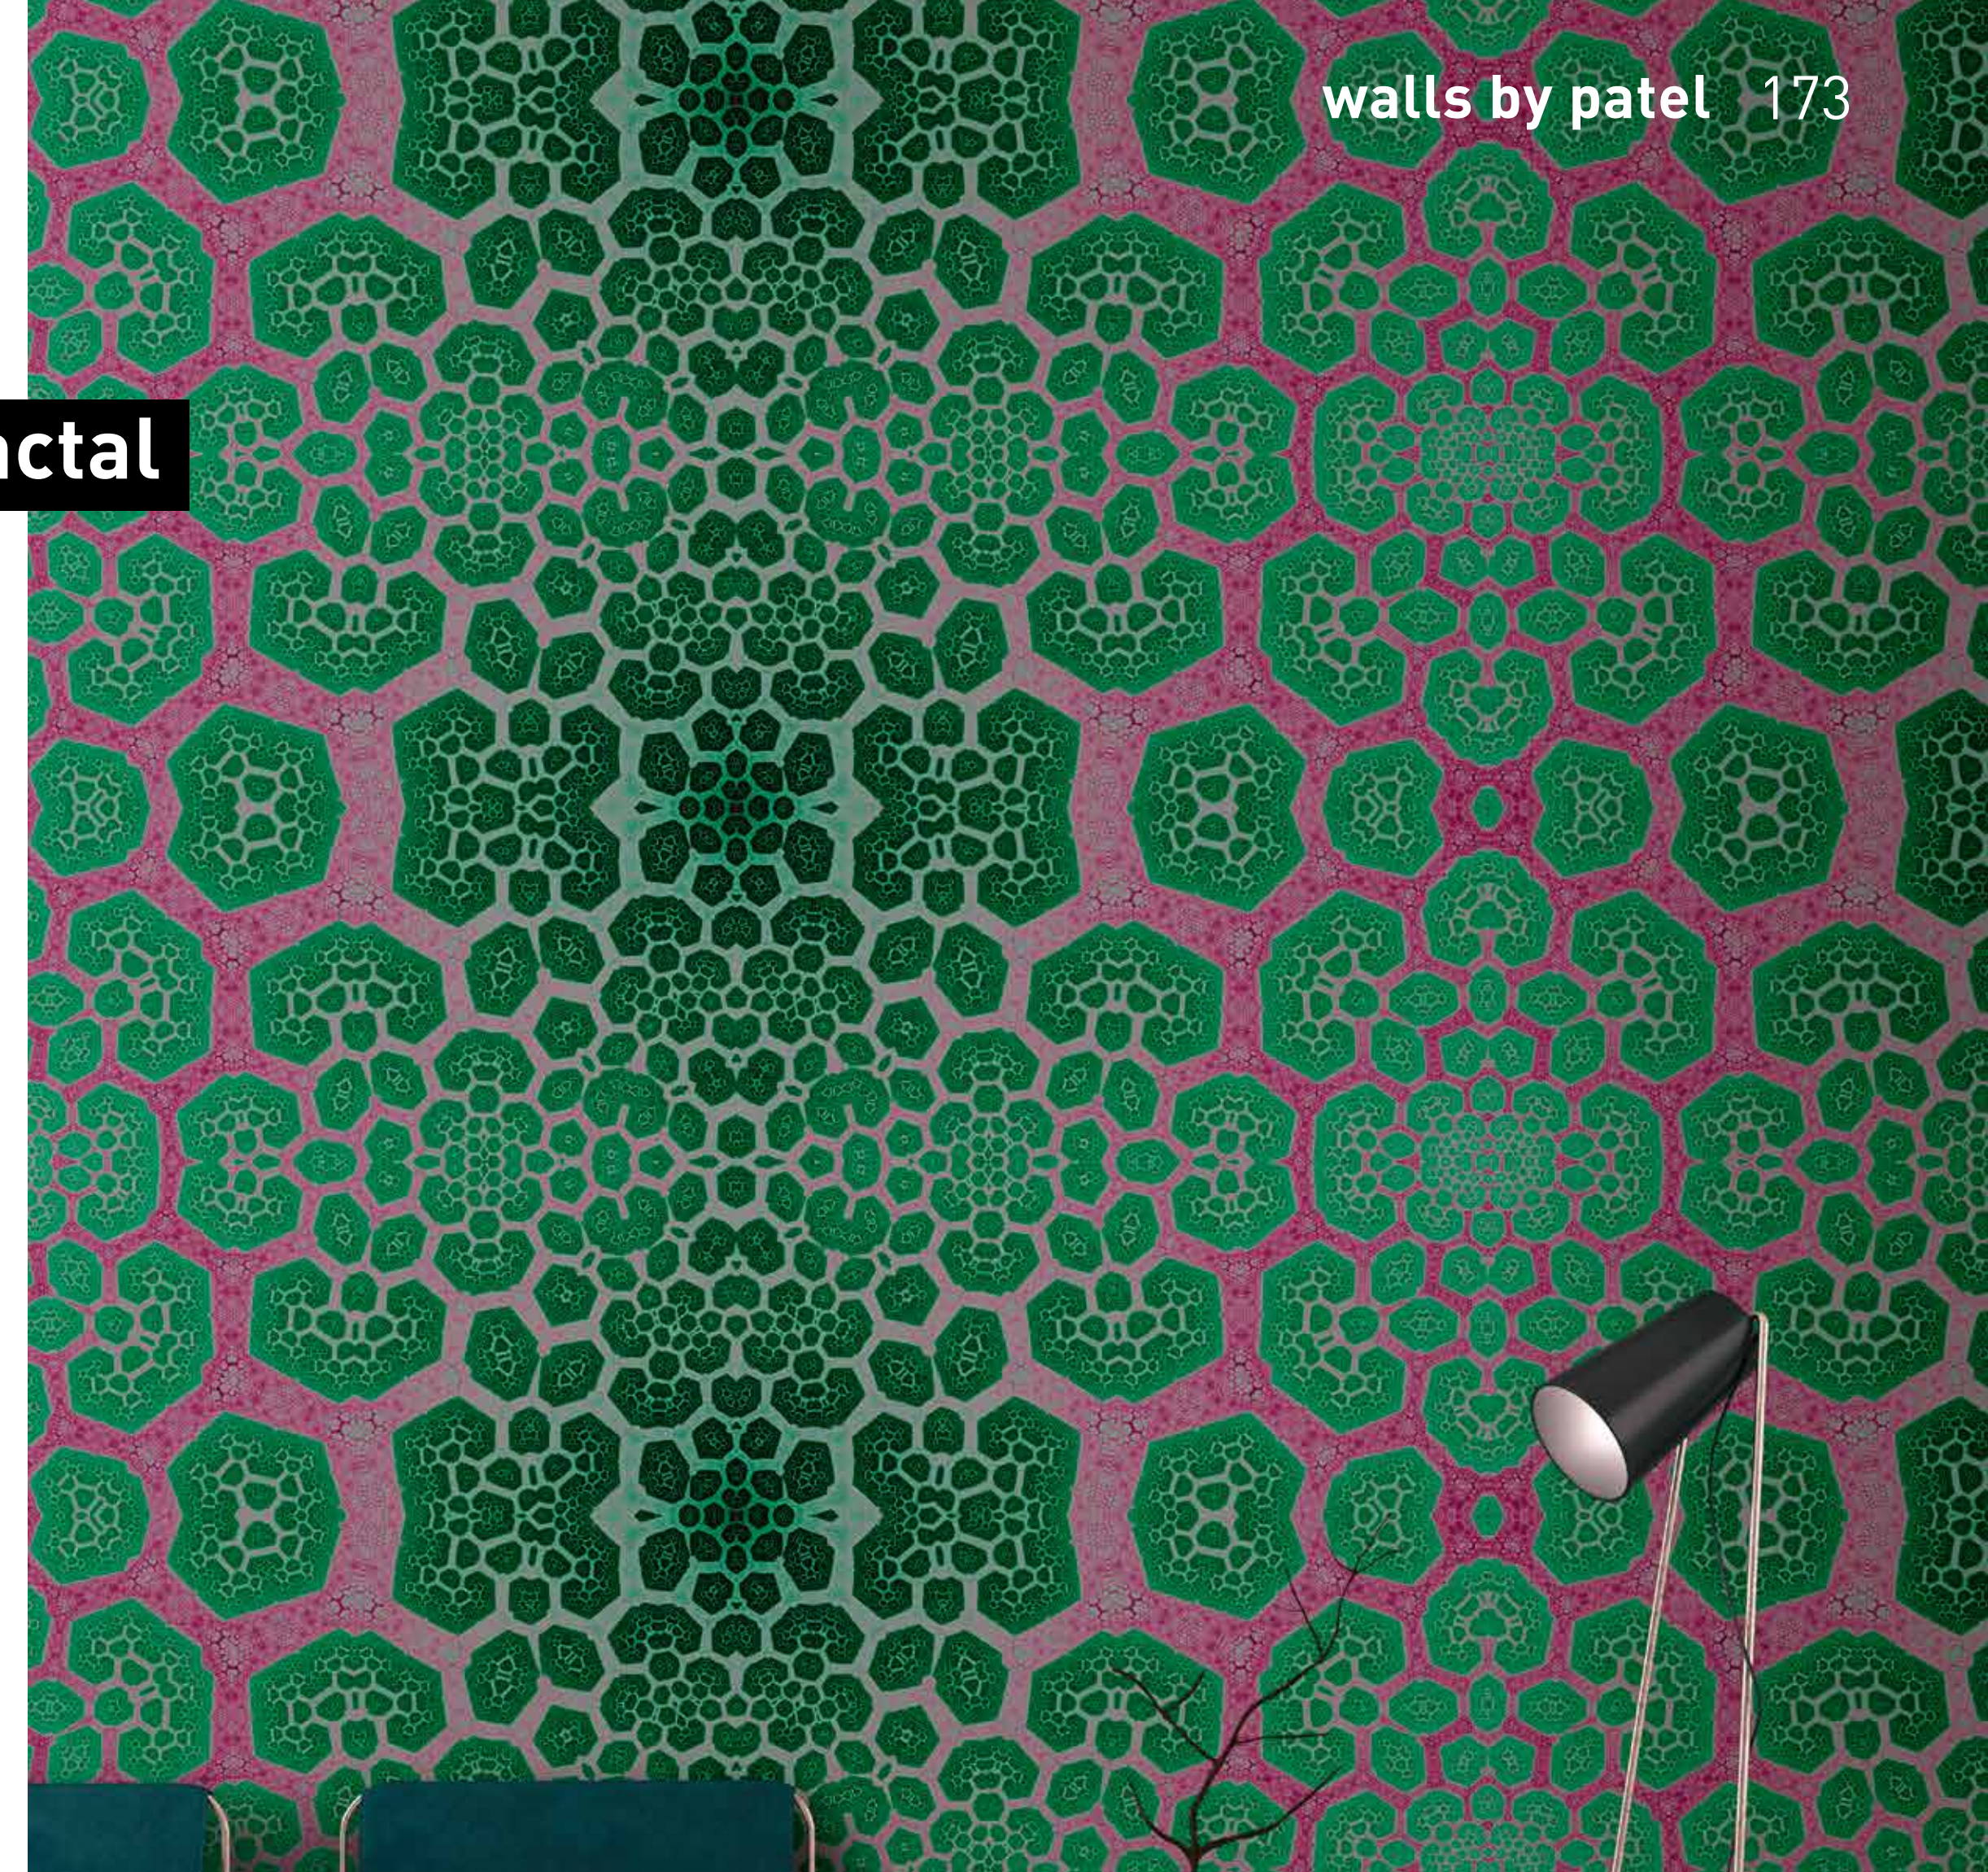

fractal

Rapportierfähige Designs:
in Breite und Höhe endlos
erweiterbar
Repeatable designs:
endlessly extendable in width
and height

DD111161 200 g/m² ›Vlies Premium‹
DD111162 130 g/m² ›Vlies Matt‹
DD111163 ›Strukturvlies Plus‹
DD111164 200 g/m² ›Mica‹

DD111166 200 g/m² ›Vlies Premium‹
DD111167 130 g/m² ›Vlies Matt‹
DD111168 ›Strukturvlies Plus‹
DD111169 200 g/m² ›Mica‹

DD111171 200 g/m² ›Vlies Premium‹
DD111172 130 g/m² ›Vlies Matt‹
DD111173 ›Strukturvlies Plus‹
DD111174 200 g/m² ›Mica‹

formate

Standard: 400 x 270 cm
Individuell: Ihr Wunschformat

bestellung

Achtstellige Motiv-Material-Nr.
und ggf. die Angabe Ihres Wunsch-
formats (Breite x Höhe)

dimensions

Standard: 400 x 270 cm
Individual: your desired format

order

eight-digit material-motif code and
your desired format when needed
(width x height)