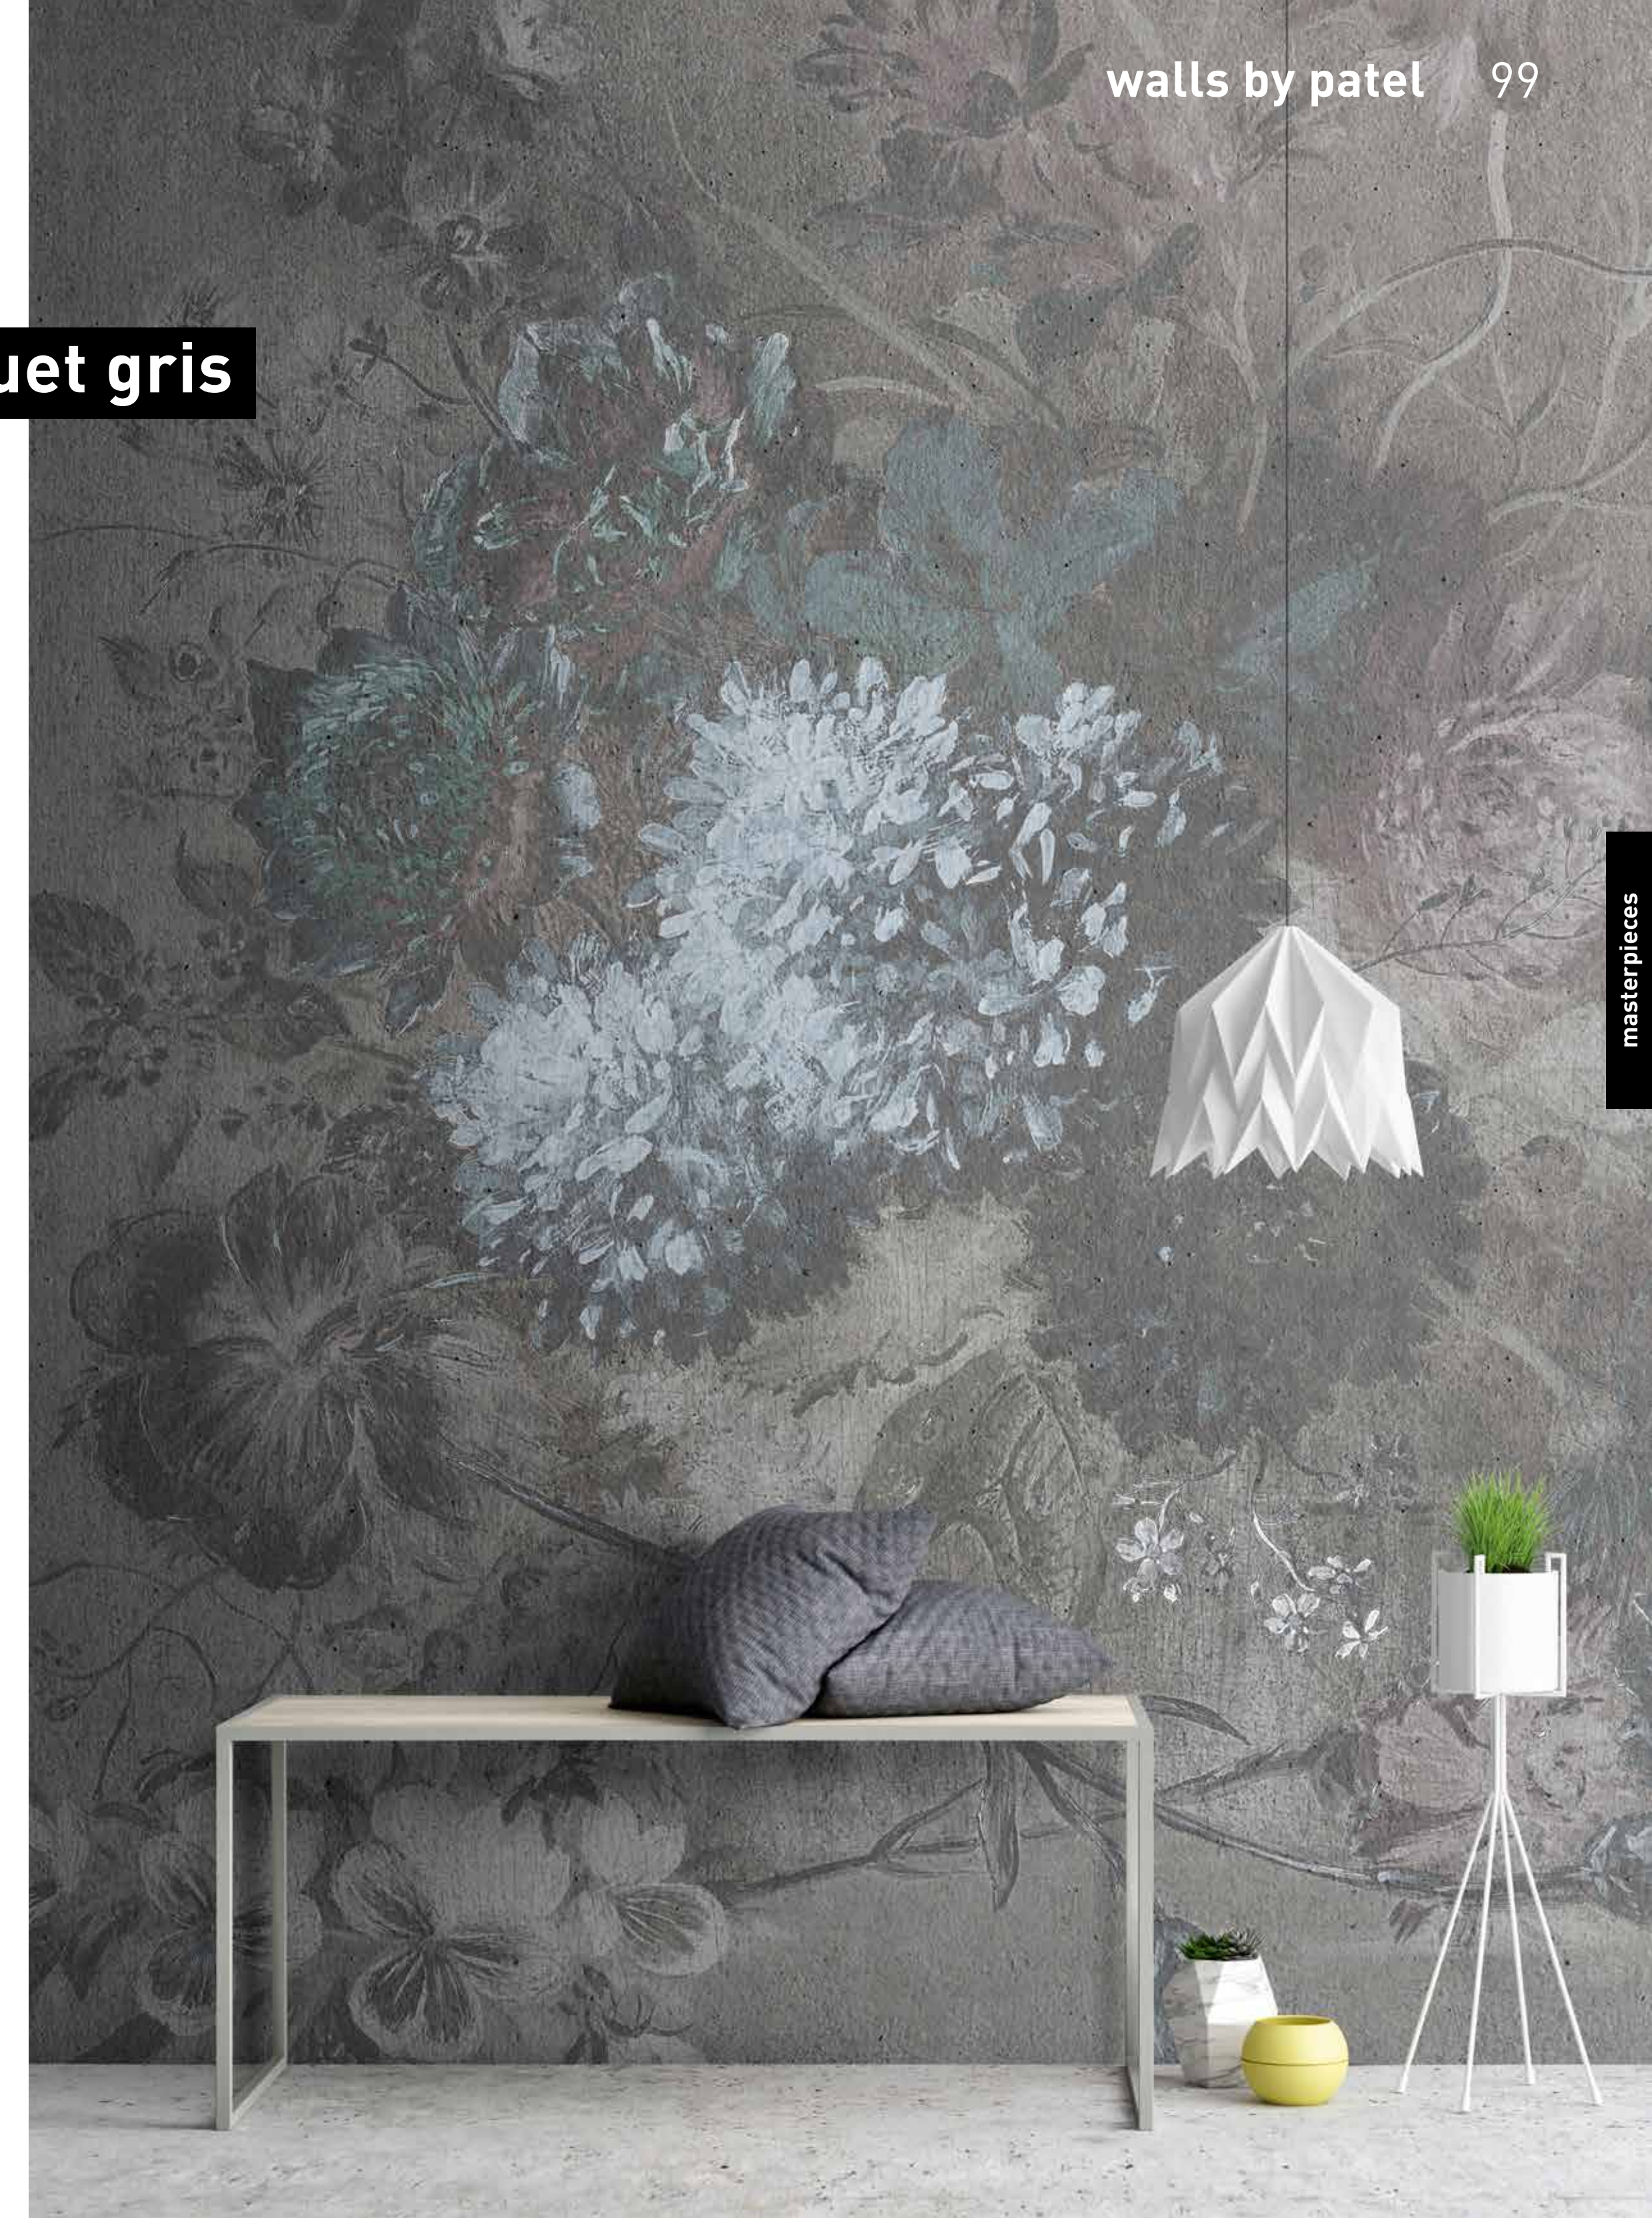

bouquet gris 2

DD110721 200 g/m² ›Vlies Premium‹
DD110722 130 g/m² ›Vlies Matt‹
DD110723 ›Strukturvlies Plus‹
DD110724 200 g/m² ›Mica‹