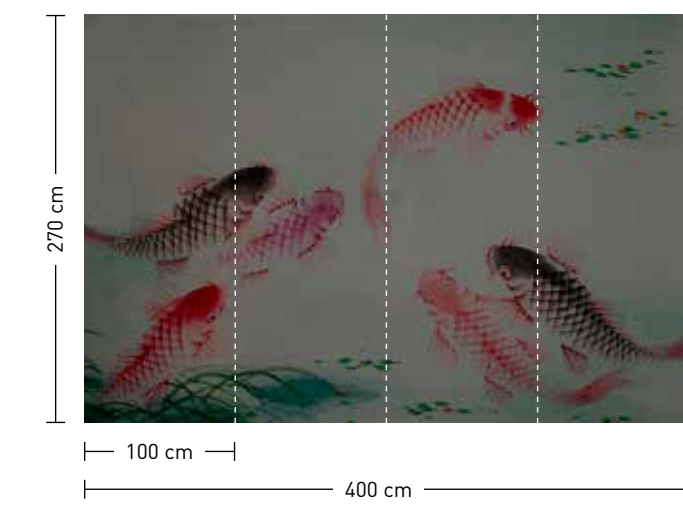

dancing kois 1

- DD110771 200 g/m² »Vlies Premium«
- DD110772 130 g/m² »Vlies Matt«
- DD110773 »Strukturvlies Plus«
- DD110774 200 g/m² »Mica«