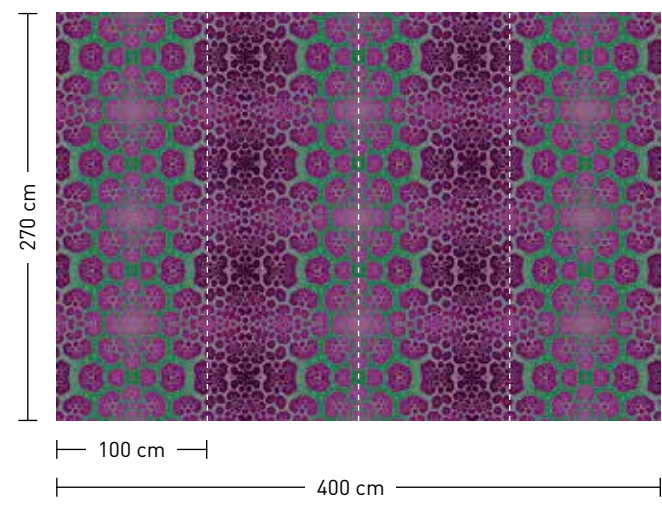

fractal 1

DD111161 200 g/m² ›Vlies Premium‹
DD111162 130 g/m² ›Vlies Matt‹
DD111163 ›Strukturvlies Plus‹
DD111164 200 g/m² ›Mica‹