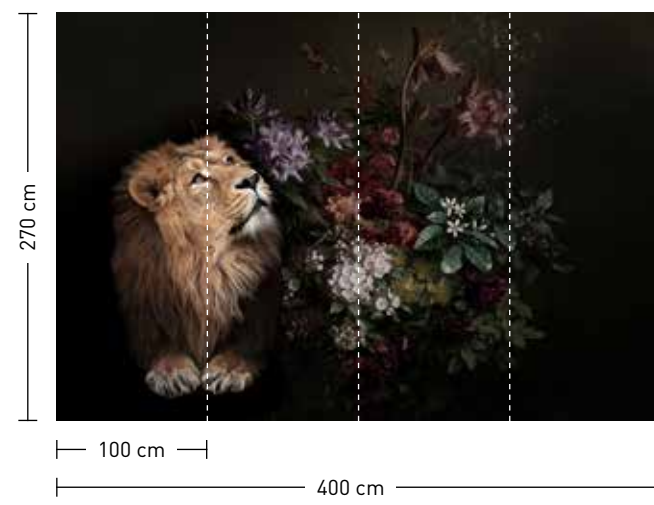

wildlife 2

DD110621 200 g/m² ›Vlies Premium‹
DD110622 130 g/m² ›Vlies Matt‹
DD110623 ›Strukturvlies Plus‹
DD110624 200 g/m² ›Mica‹