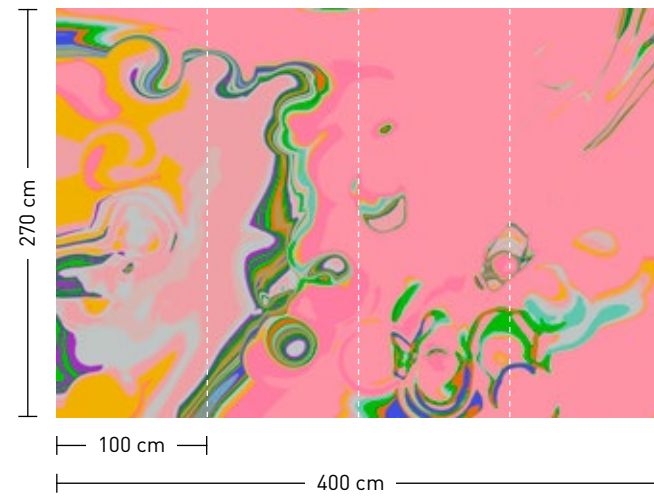

nexus

nexus

DD127577 200 g/m² ›Vlies Premium‹
DD127578 130 g/m² ›Vlies Matt‹
DD127579 ›Strukturvlies Plus‹
DD127580 200 g/m² ›Mica‹

fluxus

DD127581 200 g/m² ›Vlies Premium‹
DD127582 130 g/m² ›Vlies Matt‹
DD127583 ›Strukturvlies Plus‹
DD127584 200 g/m² ›Mica‹

formate

Standard: 400 x 270 cm
Individuell: Ihr Wunschformat

bestellung

Achtstellige Motiv-Material-Nr.
und ggf. die Angabe Ihres
Wunschformats (Breite x Höhe)

dimensions

Standard: 400 x 270 cm
Individual: your desired format

order

Eight-digit material-motif code
and your desired format when
needed (width x height)

Kombinierfähige Designs
Combineable designs

fluxus