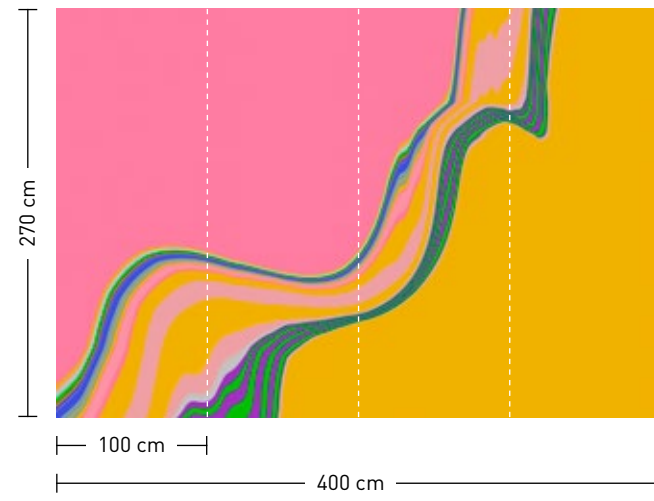

nexus

DD127577 200 g/m² ›Vlies Premium‹
DD127578 130 g/m² ›Vlies Matt‹
DD127579 ›Strukturvlies Plus‹
DD127580 200 g/m² ›Mica‹