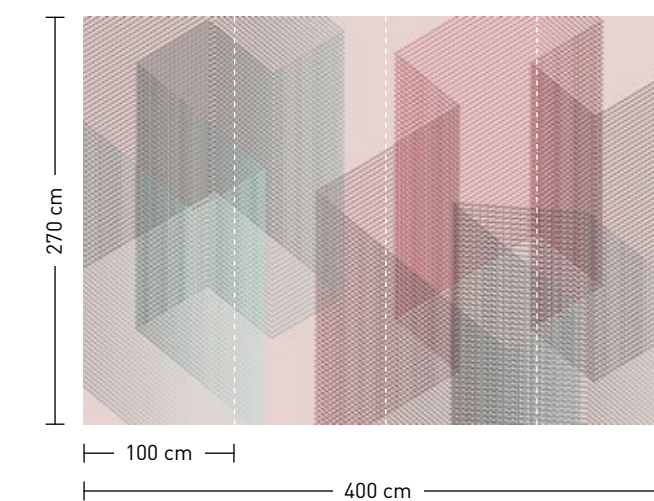

order

Eight-digit material-motif code and your desired format when needed (width x height)