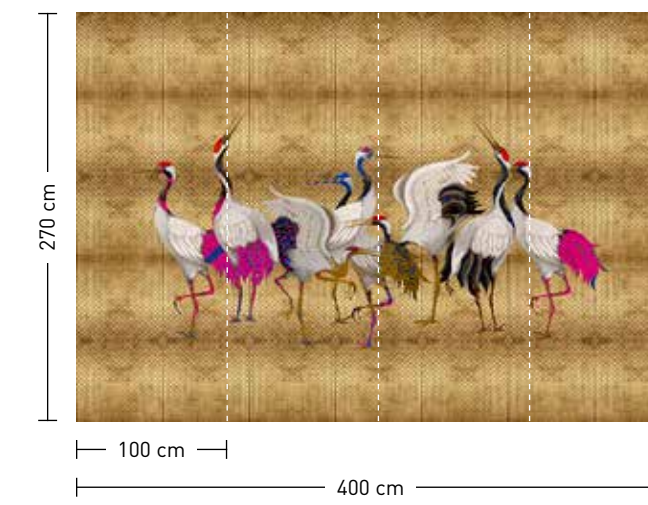

order

Eight-digit material-motif code and your desired format when needed (width x height)

land of happiness 1

DD122988 200 g/m² ›Vlies Premium‹
DD122989 130 g/m² ›Vlies Matt‹
DD122990 ›Strukturvlies Plus‹
DD122991 200 g/m² ›Mica‹