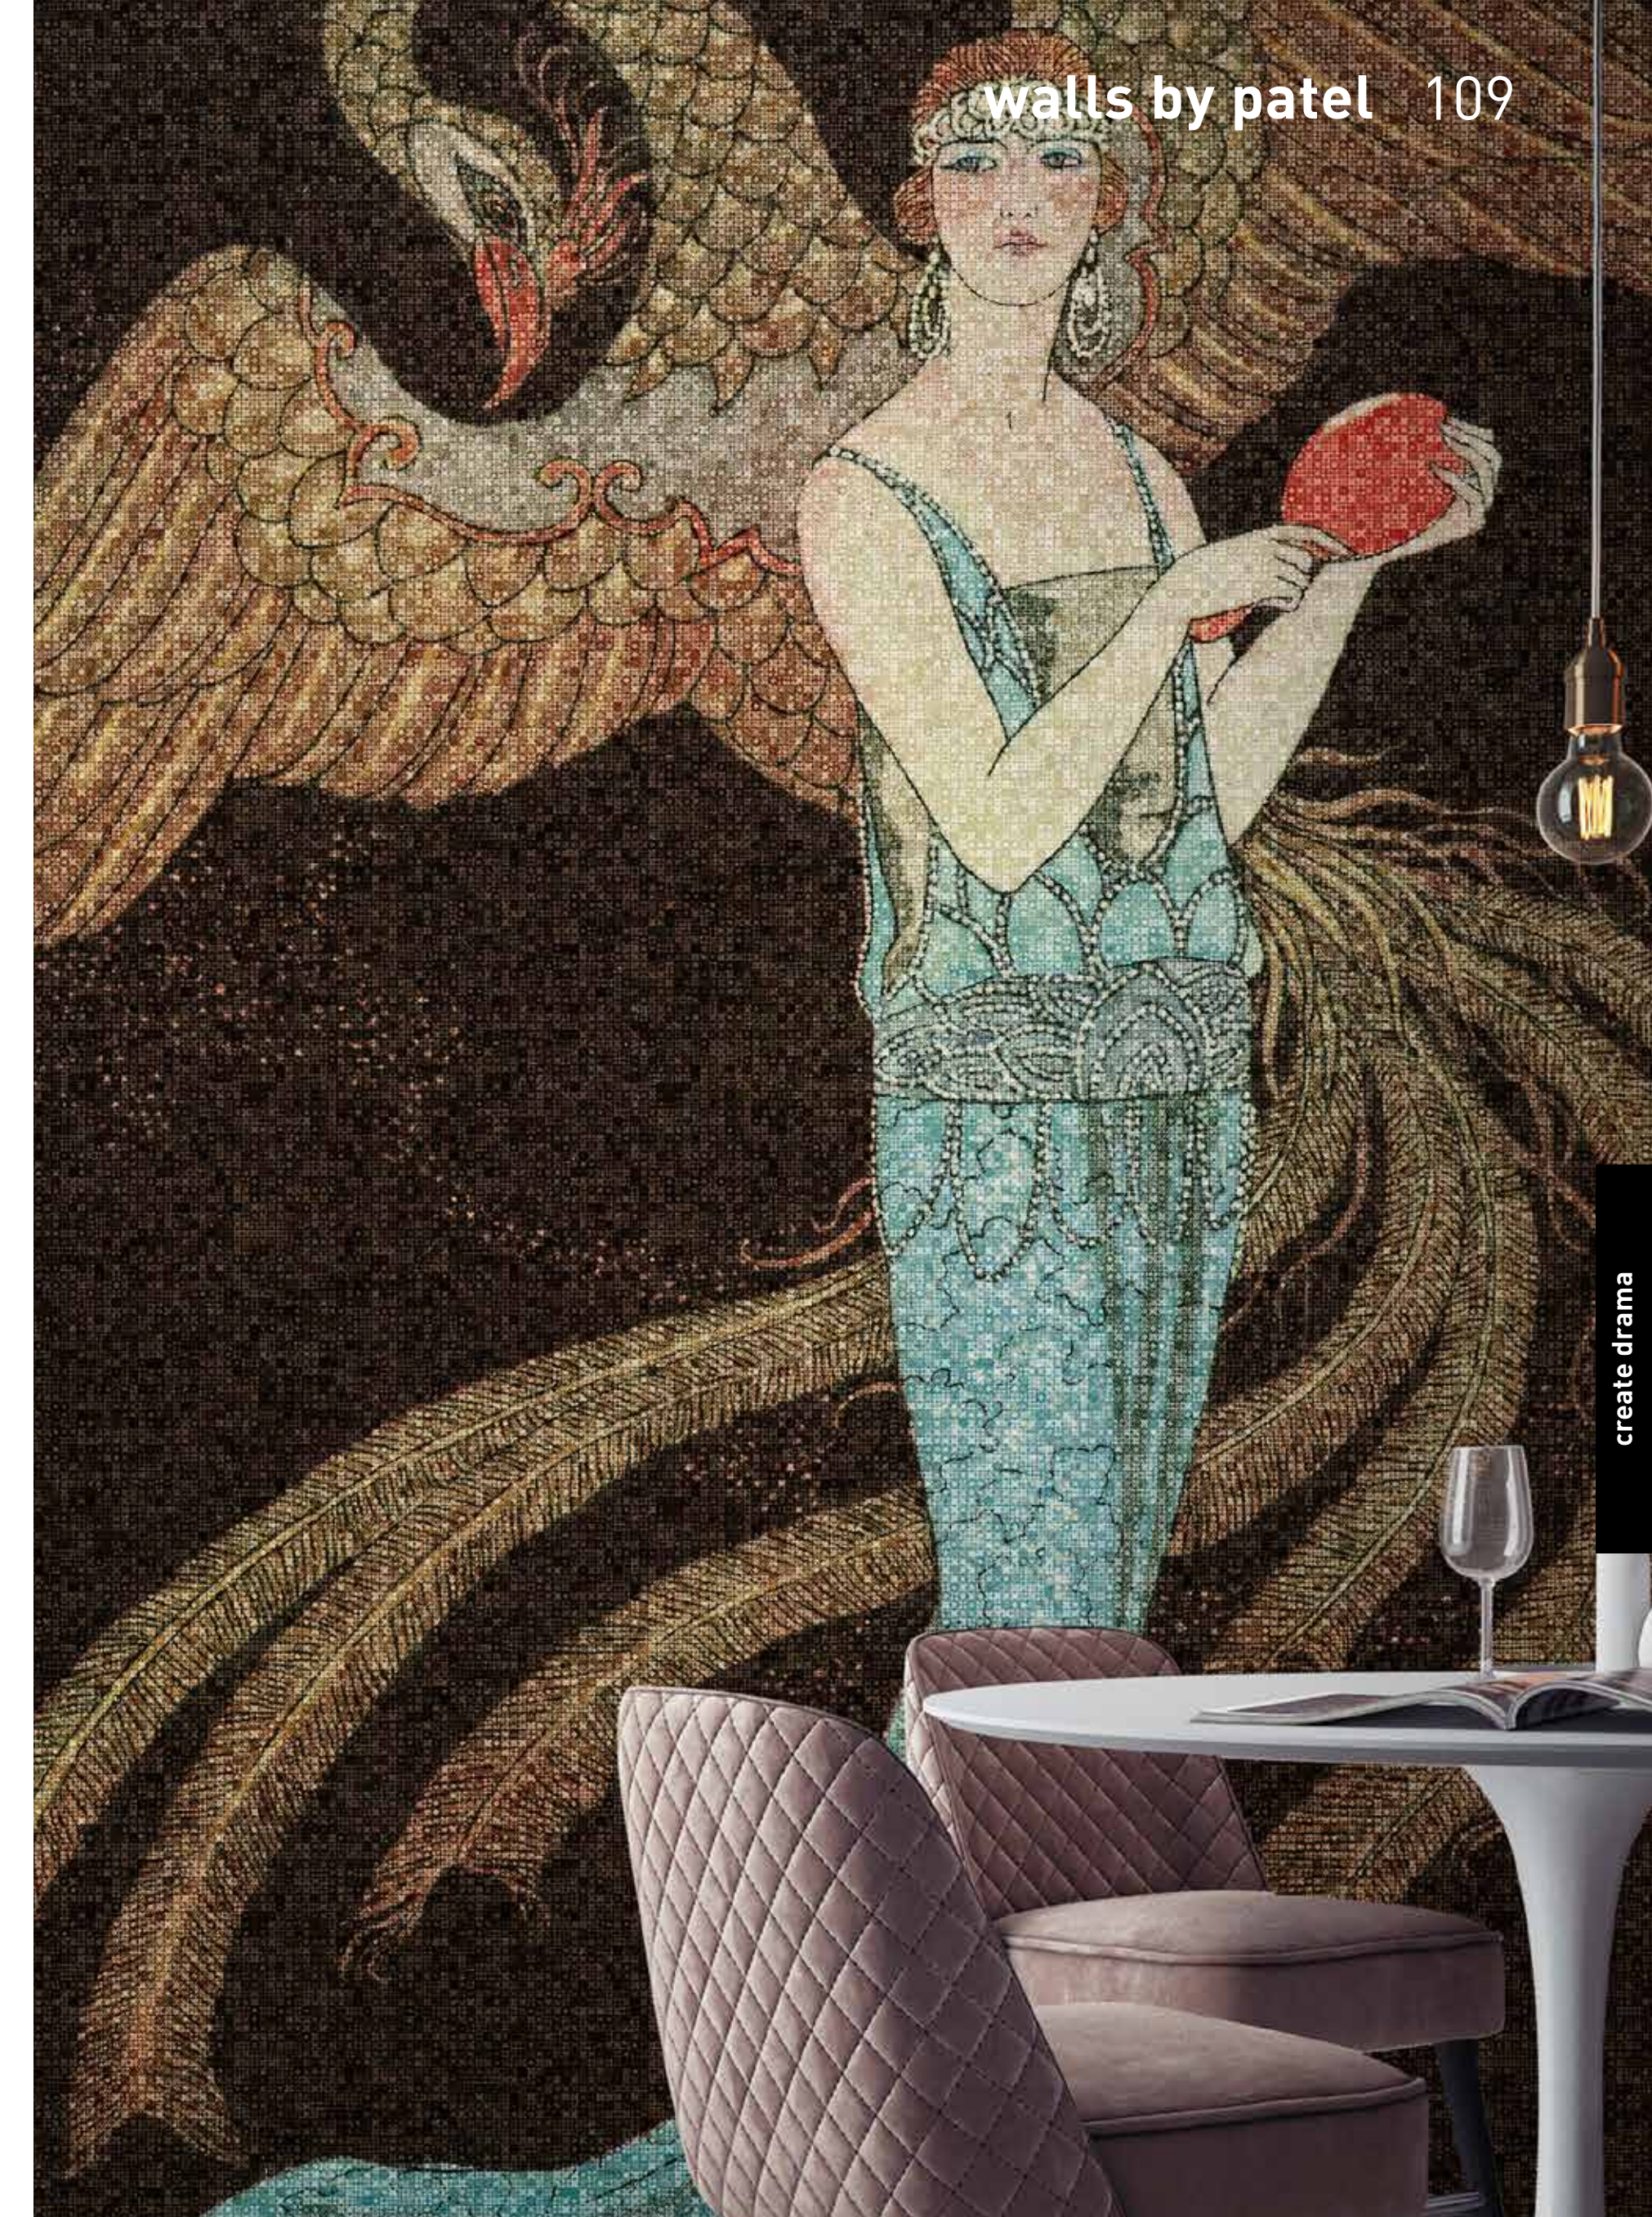

create drama

scala 1

- DD122240 200 g/m² ›Vlies Premium‹
- DD122241 130 g/m² ›Vlies Matt‹
- DD122242 ›Strukturvlies Plus‹
- DD122243 200 g/m² ›Mica‹

scala 2

- DD122244 200 g/m² ›Vlies Premium‹
- DD122245 130 g/m² ›Vlies Matt‹
- DD122246 ›Strukturvlies Plus‹
- DD122247 200 g/m² ›Mica‹

scala 3

- DD122248 200 g/m² ›Vlies Premium‹
- DD122249 130 g/m² ›Vlies Matt‹
- DD122250 ›Strukturvlies Plus‹
- DD122251 200 g/m² ›Mica‹

formate

Standard: 200 x 270 cm
Individuell: Ihr Wunschformat

bestellung

Achtstellige Motiv-Material-Nr. und ggf. die Angabe Ihres Wunschformats (Breite x Höhe)

dimensions

Standard: 200 x 270 cm
Individual: your desired format

order

Eight-digit material-motif code and your desired format when needed (width x height)