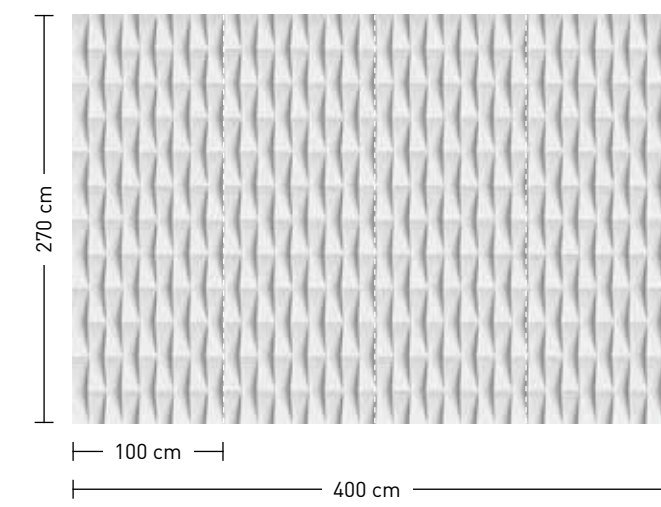

S

Motive mit gerippter Papierstruktur [Detailansicht s. Seite 252]
Motifs with ribbed paper structure [for details see page 252]

Rapportierfähige Designs: in Breite und Höhe endlos erweiterbar
Repeatable designs: endlessly extendable in width and height