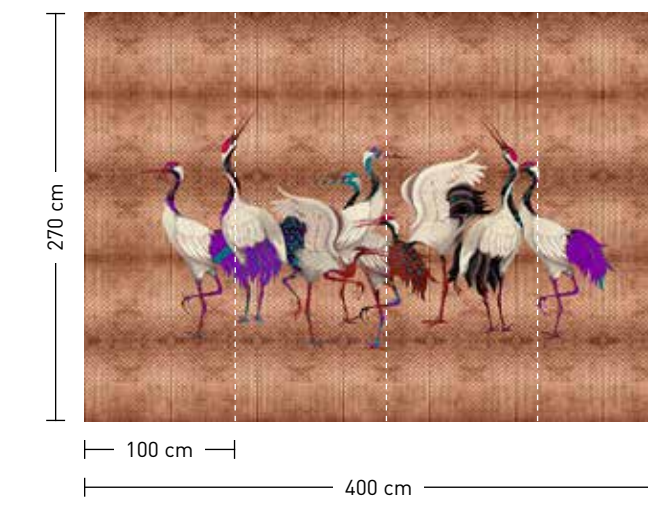

land of happiness 2

DD122992 200 g/m² ›Vlies Premium‹
DD122993 130 g/m² ›Vlies Matt‹
DD122994 ›Strukturvlies Plus‹
DD122995 200 g/m² ›Mica‹