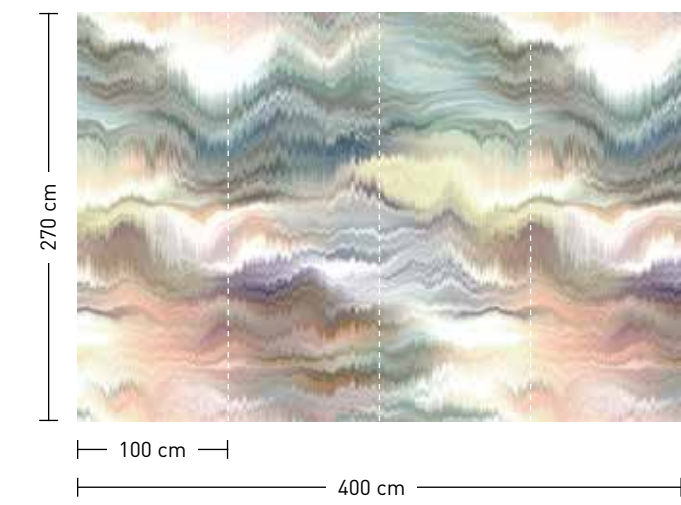

pastel palace 2
DD122680 200 g/m² ›Vlies Premium‹
DD122681 130 g/m² ›Vlies Matt‹
DD122682 ›Strukturvlies Plus‹
DD122683 200 g/m² ›Mica‹