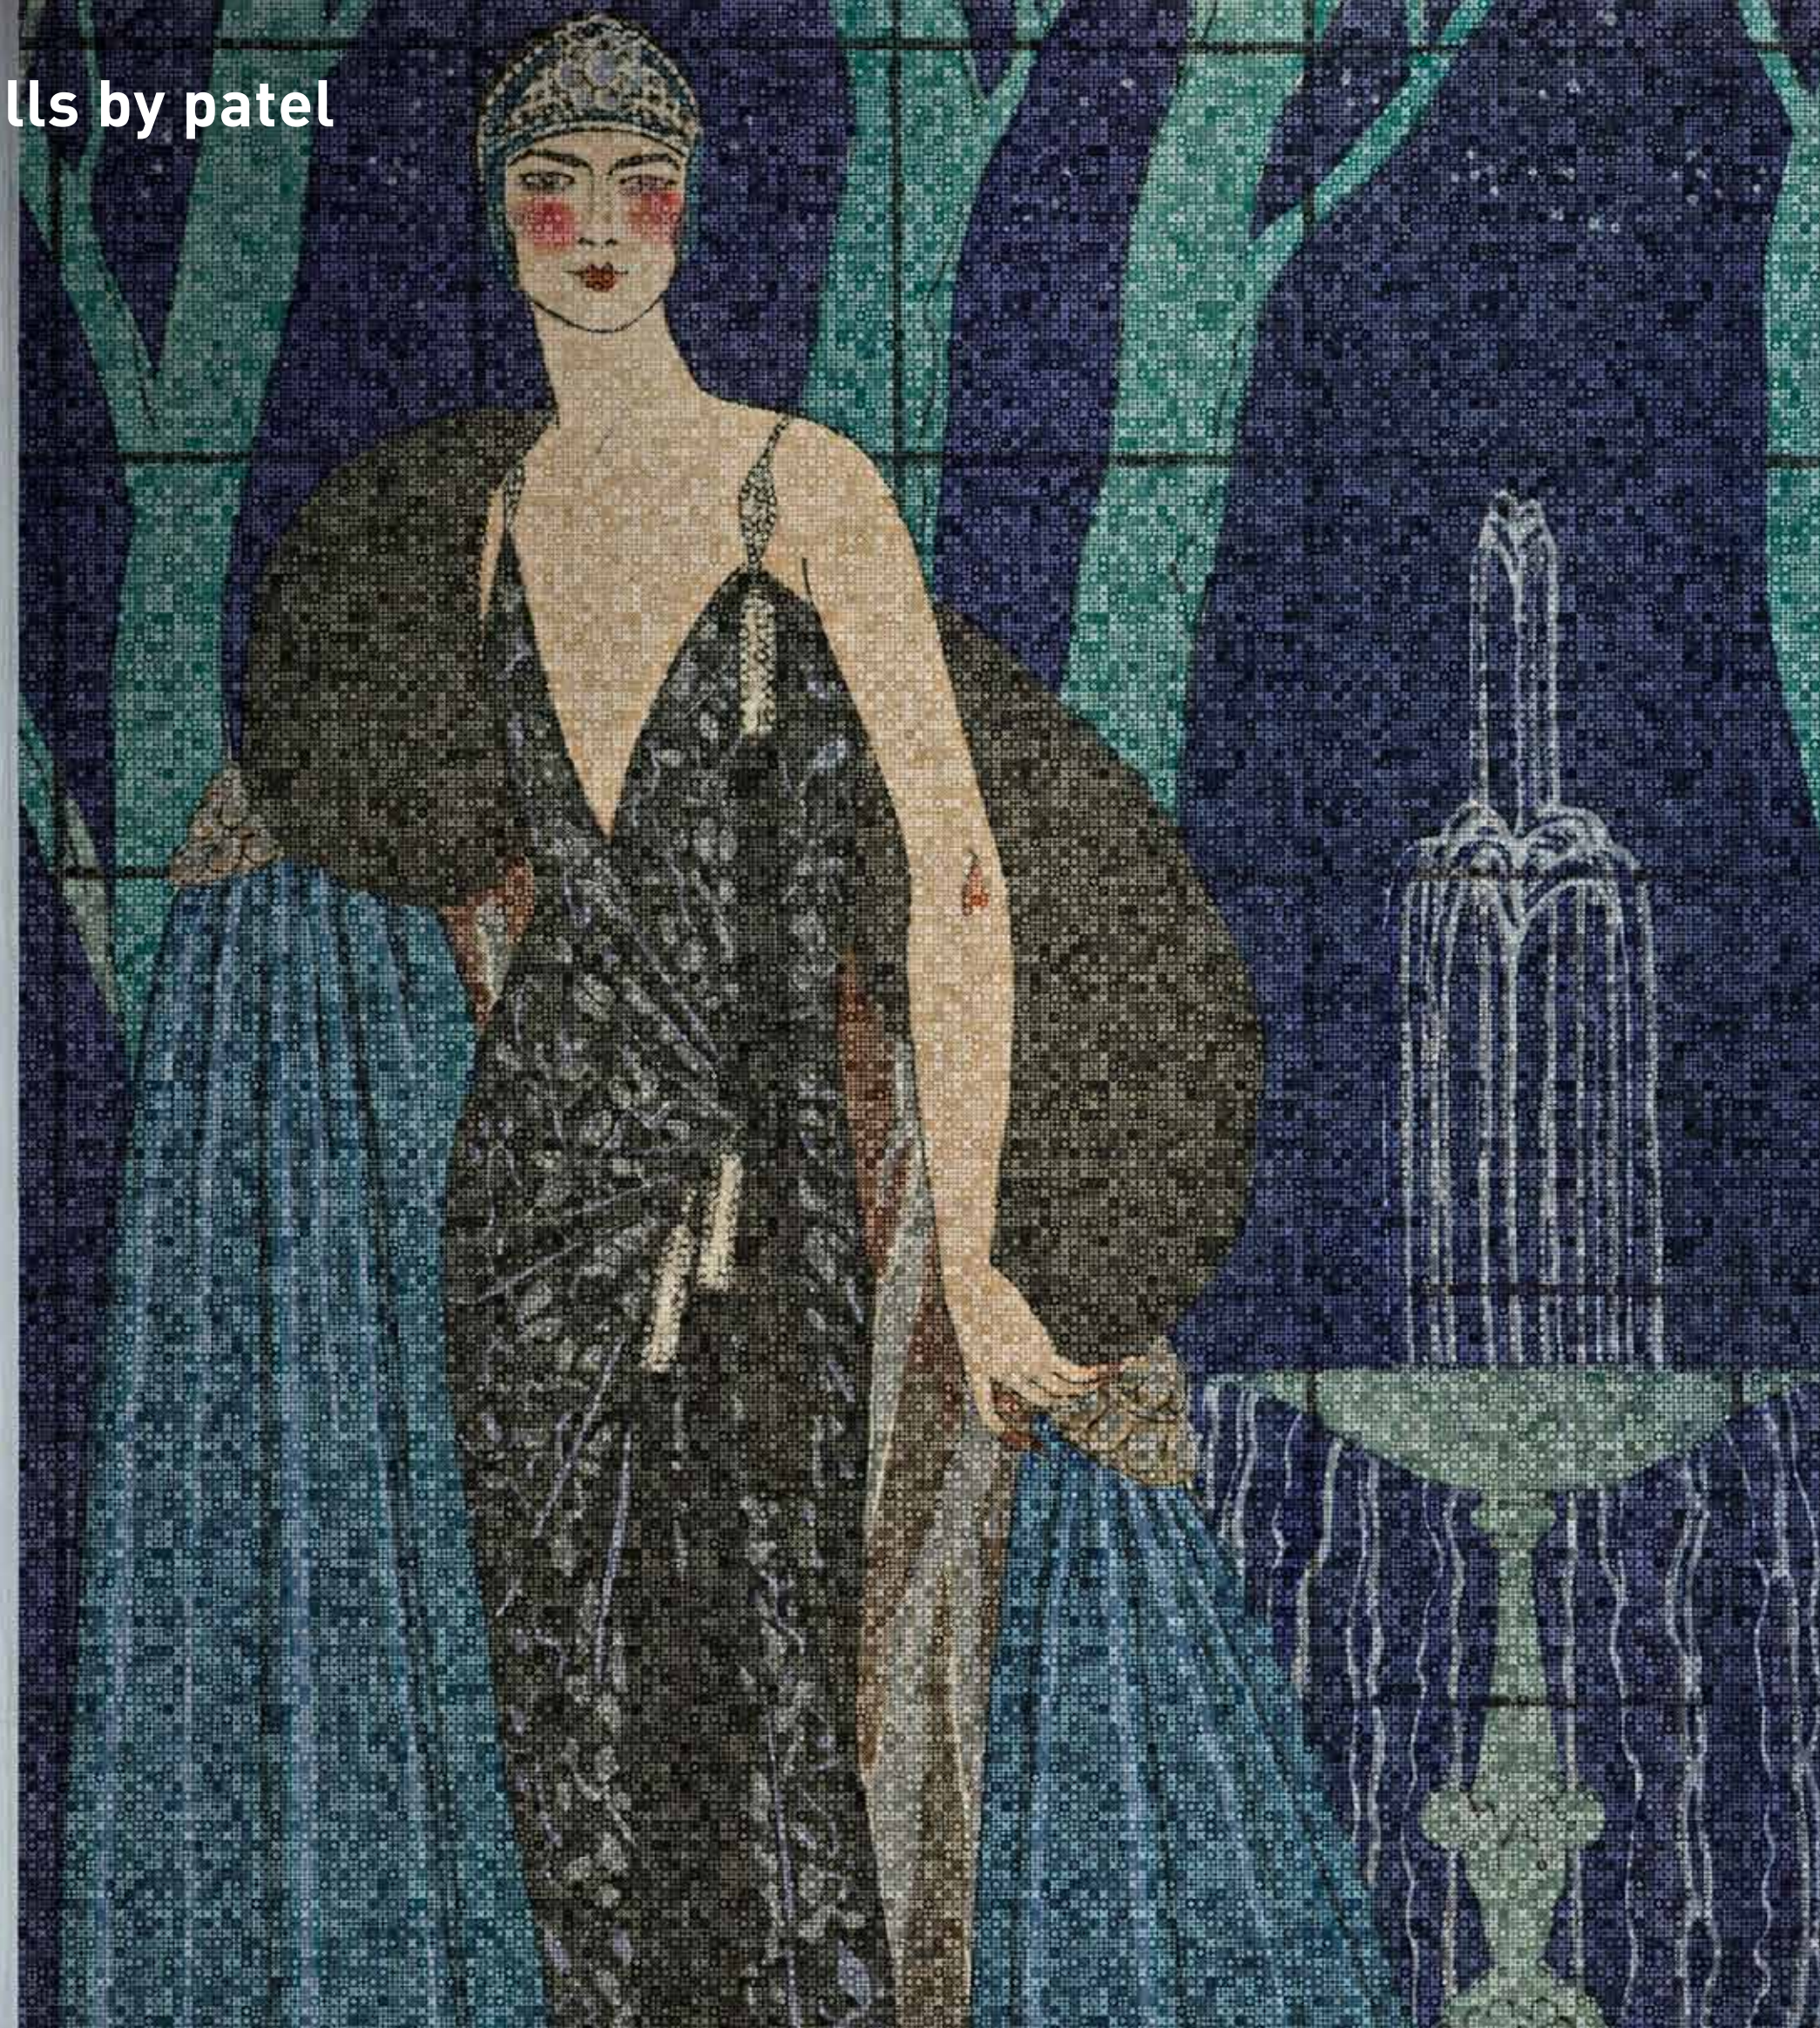

create drama – These designs create highly emotional interiors. With their references to Art Nouveau and the 1920s, they create a glamorous arc of tension with contemporary themes. These motifs are intensified by an upscale interior that picks up on elements of Art Déco and lends a vibrant atmosphere to bars, restaurants, or other socially used spaces.