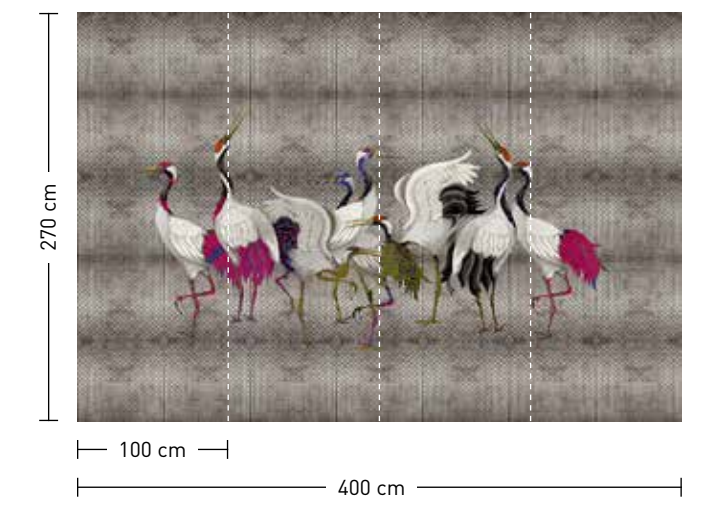

land of happiness 3

DD122996 200 g/m² ›Vlies Premium‹
DD122997 130 g/m² ›Vlies Matt‹
DD122998 ›Strukturvlies Plus‹
DD122999 200 g/m² ›Mica‹