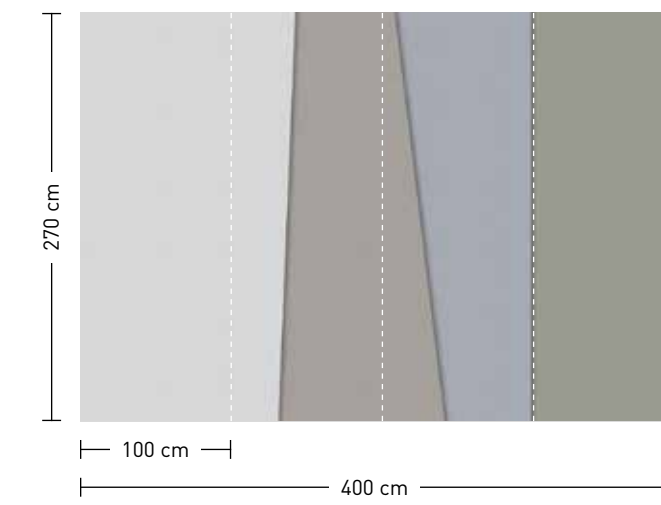

layered paper 4

DD114482 200 g/m² ›Vlies Premium‹
DD114483 130 g/m² ›Vlies Matt‹
DD114484 ›Strukturvlies Plus‹
DD114485 200 g/m² ›Mica‹