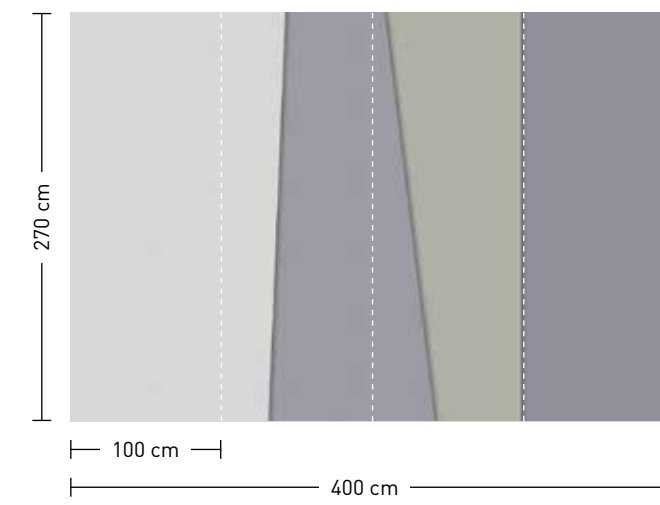

layered paper 2

DD114472 200 g/m² ›Vlies Premium‹
DD114473 130 g/m² ›Vlies Matt‹
DD114474 ›Strukturvlies Plus‹
DD114475 200 g/m² ›Mica‹