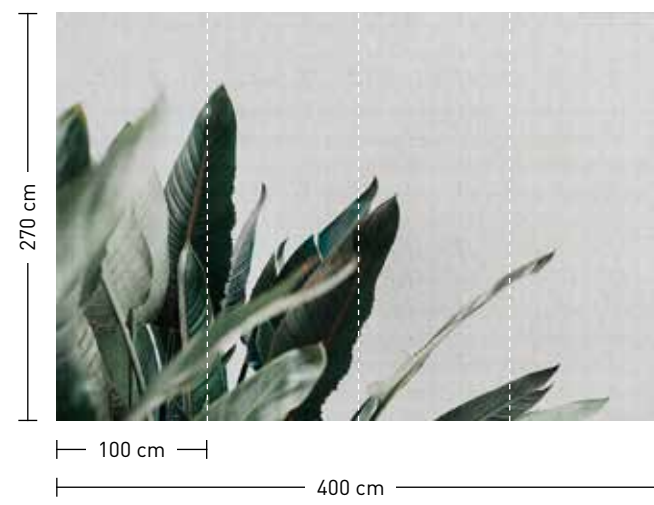

urban jungle 1
DD114212 200 g/m² ›Vlies Premium‹
DD114213 130 g/m² ›Vlies Matt‹
DD114214 ›Strukturvlies Plus‹
DD114215 200 g/m² ›Mica‹