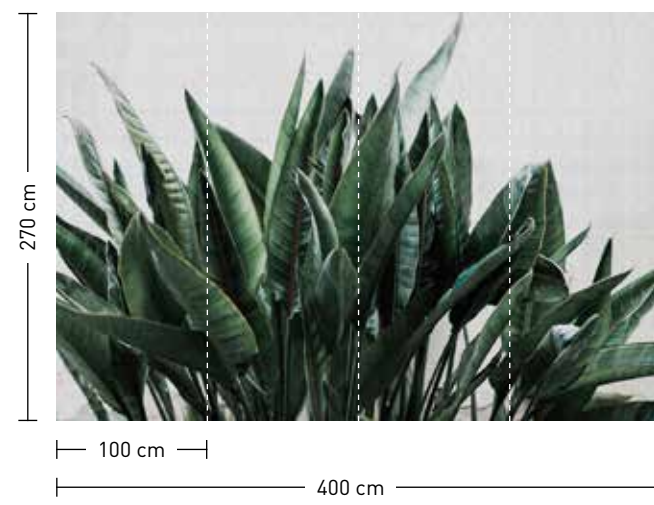

urban jungle 2
DD114217 200 g/m² ›Vlies Premium‹
DD114218 130 g/m² ›Vlies Matt‹
DD114219 ›Strukturvlies Plus‹
DD114220 200 g/m² ›Mica‹

Motive mit Naturleinenstruktur
(Detailsicht s. Seite 17)
Motifs with natural linen structure
(for details see page 17)

formate

Standard: 400 x 270 cm
Individuell: Ihr Wunschformat

bestellung

Achtstellige Motiv-Material-Nr.
und ggf. die Angabe Ihres
Wunschformats (Breite x Höhe)

dimensions

Standard: 400 x 270 cm
Individual: your desired format

order

Eight-digit material-motif code
and your desired format when
needed (width x height)