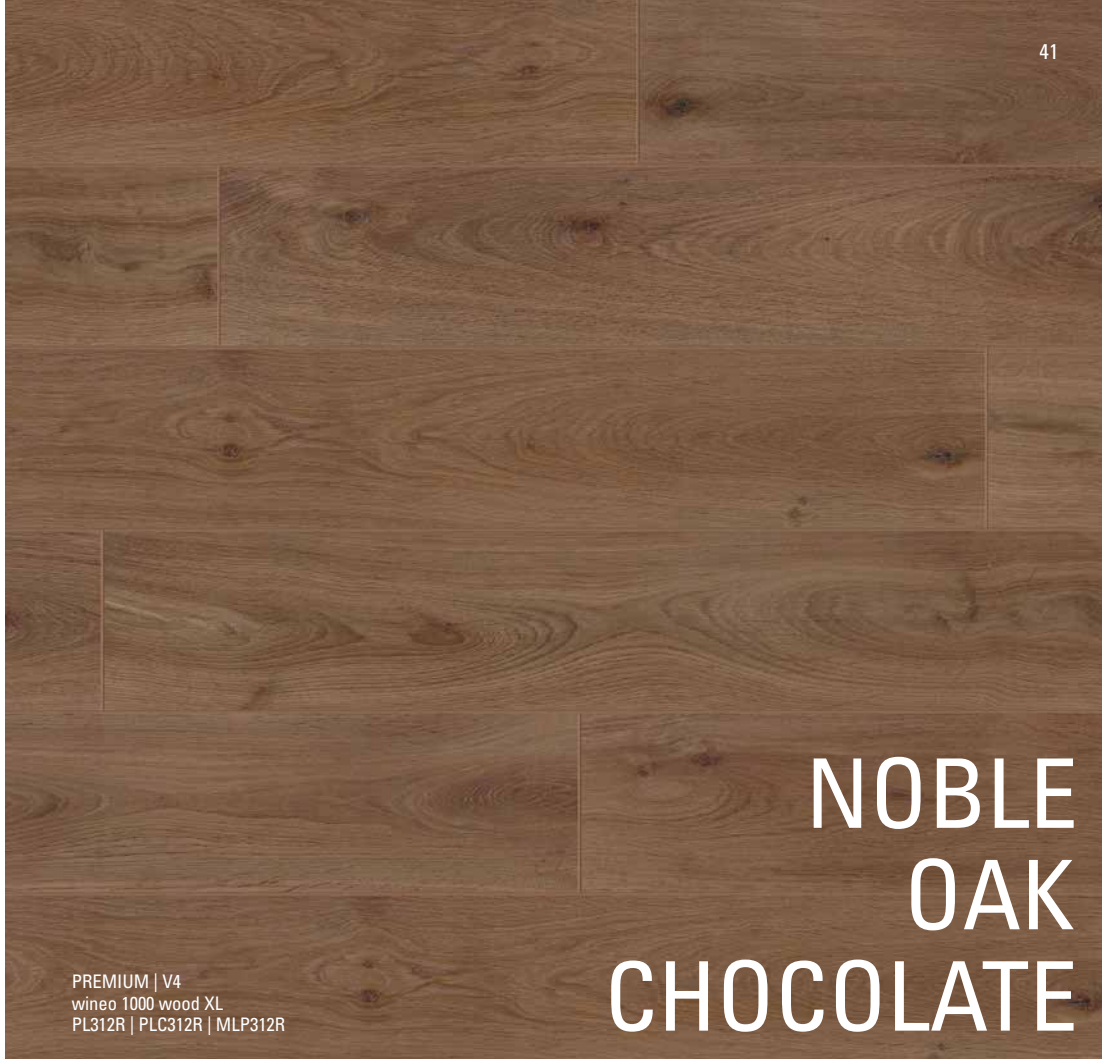

NOBLE
OAK
CHOCOLATE

PREMIUM | V4
wineo 1000 wood XL
PL312R | PLC312R | MLP312R

RUSTIC OAK NOUGAT

PREMIUM | V4
wineo 1000 wood XL
PL315R | PLC315R | MLP315R

RAL 075 70 50

RAL 060 70 30

RAL 060 50 40

B