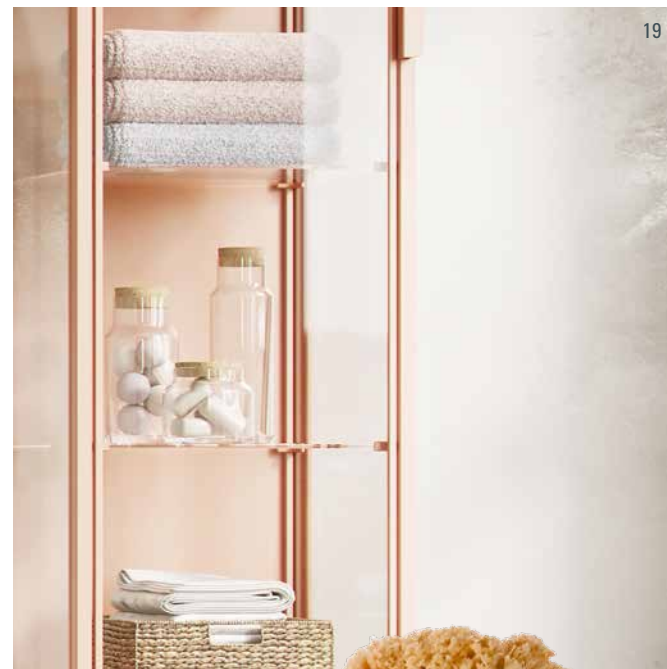

LIGHT MAPLE CREAM

BASIC
wineo 1000 wood L
PL296R | PLC296R | MLP296R

RAL 240 85 05

RAL 070 70 20

RAL 090 80 10

RAL 095 90 10

FEEL IT