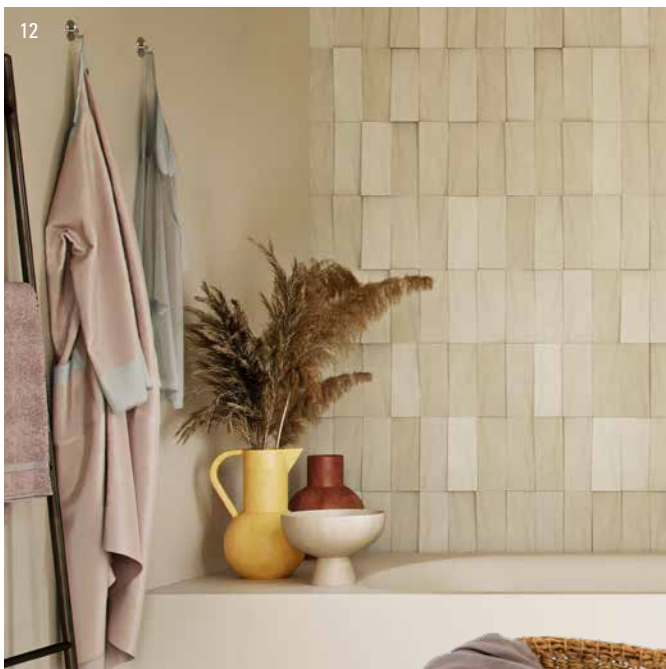

CALM OAK BRIGHT

PREMIUM | V4
wineo 1000 wood XL
PL305R | PLC305R | MLP305R

RAL 350 70 10

RAL 050 70 10

RAL 020 70 10

FEEL IT

FEEL IT

PREMIUM | V4
 wineo 1000 wood XL
 PL306R | PLC306R | MLP306R