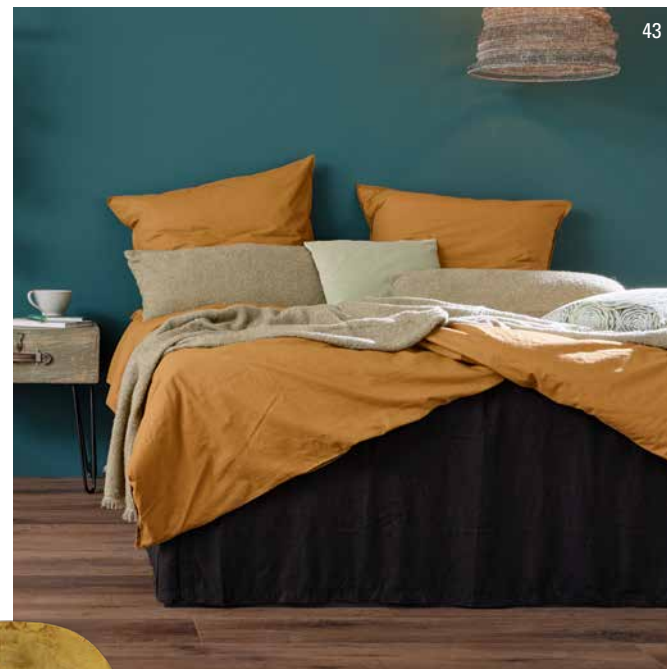

NOBLE
OAK
CHOCOLATE

PREMIUM | V4
wineo 1000 wood XL
PL312R | PLC312R | MLP312R

RUSTIC OAK NOUGAT

PREMIUM | V4
wineo 1000 wood XL
PL315R | PLC315R | MLP315R

RAL 075 70 50

RAL 060 70 30

RAL 060 50 40

B