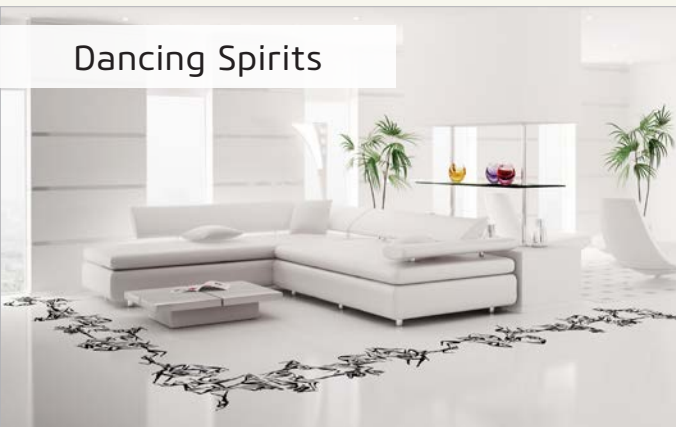

Straight 2

MaB/Size: 90cm x 60cm
Art./Order #: 6001102700

Straight 3

MaB/Size: 90cm x 60cm
Art./Order #: 6001103700

Dancing Spirits

Straight 4

MaB/Size: 90cm x 60cm
Art./Order #: 6001104700

Corner