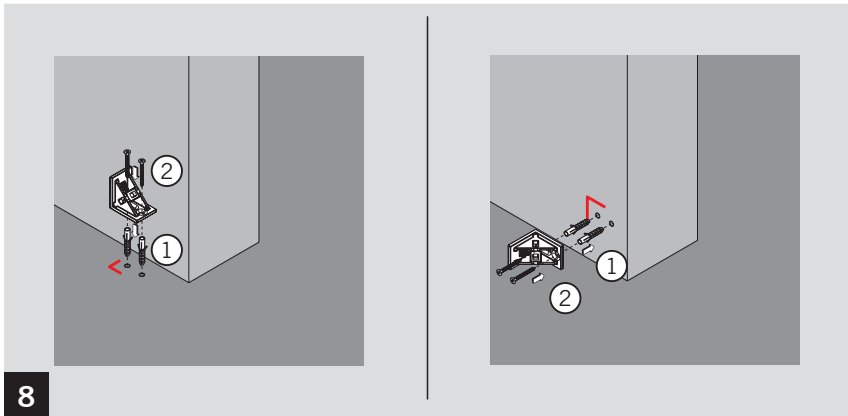

MUTO COMFORT BODENSTOPPER / FLOOR STOP

Montageanleitung / Mounting instruction

WN 058838 45532, 11/16

1

MUTO COMFORT BODENSTOPPER / FLOOR STOP

Montageanleitung / Mounting instruction

MUTO COMFORT BODENSTOPPER / FLOOR STOP

Montageanleitung / Mounting instruction

MUTO COMFORT BODENSTOPPER / FLOOR STOP

Montageanleitung / Mounting instruction

8

9

Änderungen vorbehalten
Subject to change without notice