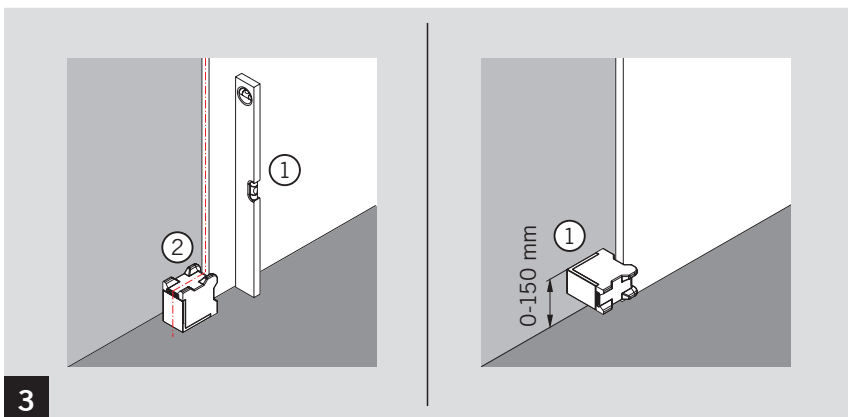

MUTO COMFORT BODENSTOPPER / FLOOR STOP

Montageanleitung / Mounting instruction

WN 058838 45532, 11/16

1

MUTO COMFORT BODENSTOPPER / FLOOR STOP

Montageanleitung / Mounting instruction

MUTO COMFORT BODENSTOPPER / FLOOR STOP