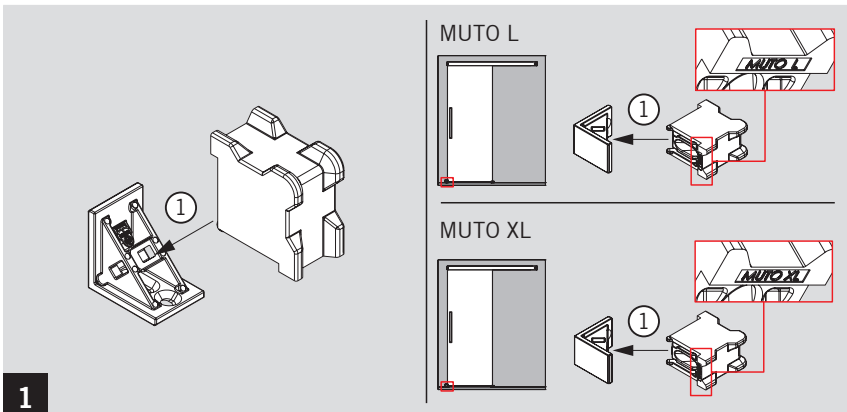

MUTO COMFORT BODENSTOPPER / FLOOR STOP

Montageanleitung / Mounting instruction

WN 058838 45532, 11/16

1

MUTO COMFORT BODENSTOPPER / FLOOR STOP

Montageanleitung / Mounting instruction

MUTO COMFORT BODENSTOPPER / FLOOR STOP