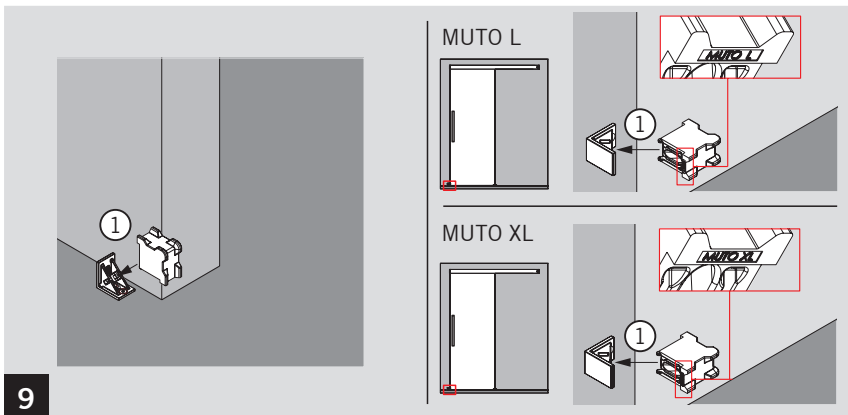

MUTO COMFORT BODENSTOPPER / FLOOR STOP

Montageanleitung / Mounting instruction

WN 058838 45532, 11/16

1

MUTO COMFORT BODENSTOPPER / FLOOR STOP

Montageanleitung / Mounting instruction

MUTO COMFORT BODENSTOPPER / FLOOR STOP

Montageanleitung / Mounting instruction

MUTO COMFORT BODENSTOPPER / FLOOR STOP

Montageanleitung / Mounting instruction

8

9

Änderungen vorbehalten
Subject to change without notice