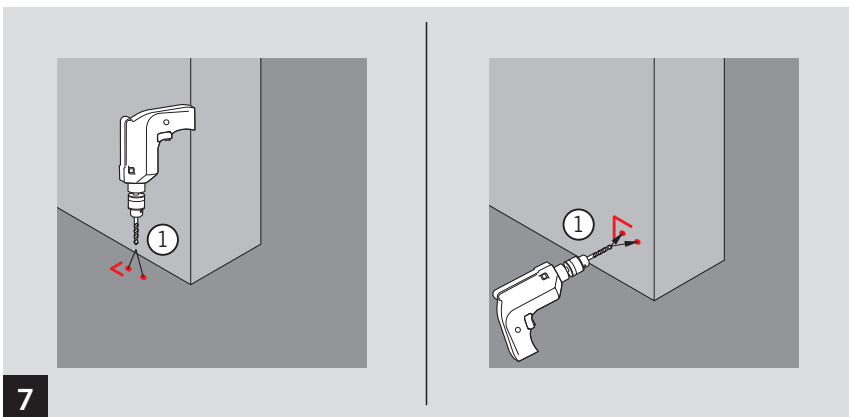

MUTO COMFORT BODENSTOPPER / FLOOR STOP

Montageanleitung / Mounting instruction