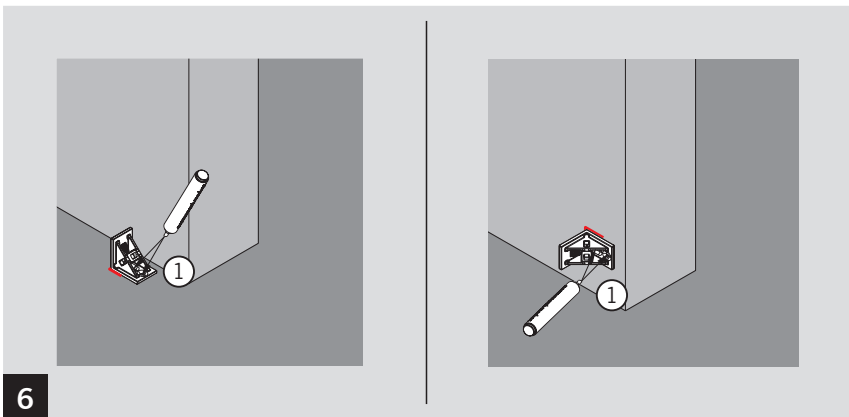

MUTO COMFORT BODENSTOPPER / FLOOR STOP

Montageanleitung / Mounting instruction