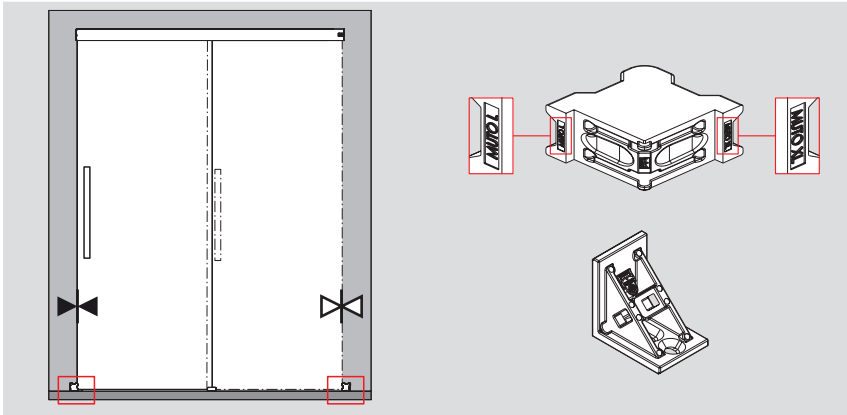

MUTO COMFORT BODENSTOPPER / FLOOR STOP

Montageanleitung / Mounting instruction

WN 058838 45532, 11/16

1

MUTO COMFORT BODENSTOPPER / FLOOR STOP

Montageanleitung / Mounting instruction

MUTO COMFORT BODENSTOPPER / FLOOR STOP

Montageanleitung / Mounting instruction

MUTO COMFORT BODENSTOPPER / FLOOR STOP

Montageanleitung / Mounting instruction

8

9

Änderungen vorbehalten
Subject to change without notice