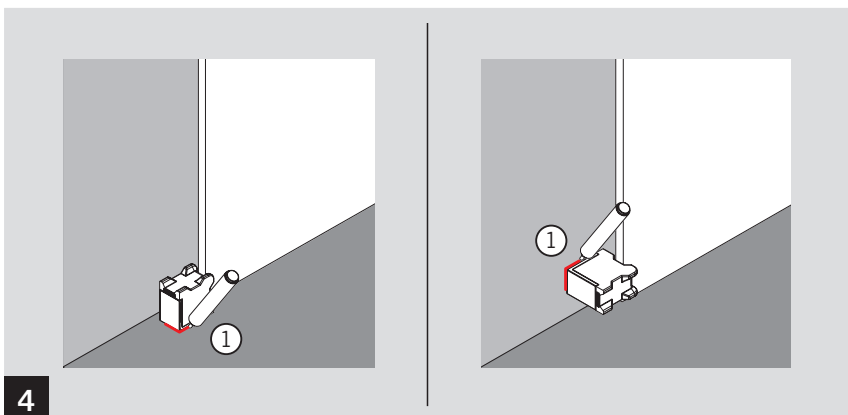

MUTO COMFORT BODENSTOPPER / FLOOR STOP

Montageanleitung / Mounting instruction

WN 058838 45532, 11/16

1

MUTO COMFORT BODENSTOPPER / FLOOR STOP

Montageanleitung / Mounting instruction

MUTO COMFORT BODENSTOPPER / FLOOR STOP