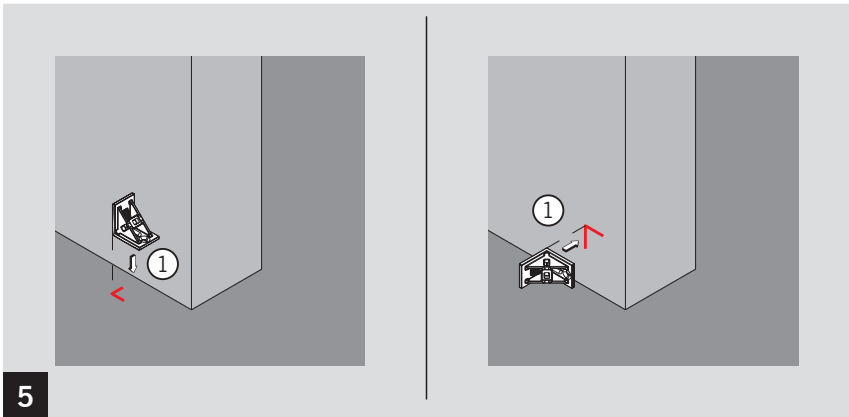

MUTO COMFORT BODENSTOPPER / FLOOR STOP

Montageanleitung / Mounting instruction