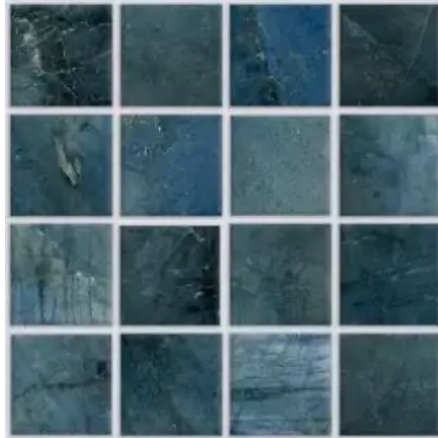

Farben

Marble & More, carrara white

Marble & More, illusion beige

Marble & More, illusion dark

Fliesenserie Marble & More

Aus der Serie Marble & More von AGROB BUCHTAL

Marble & More, cielo

Marble & More, labradorit blue